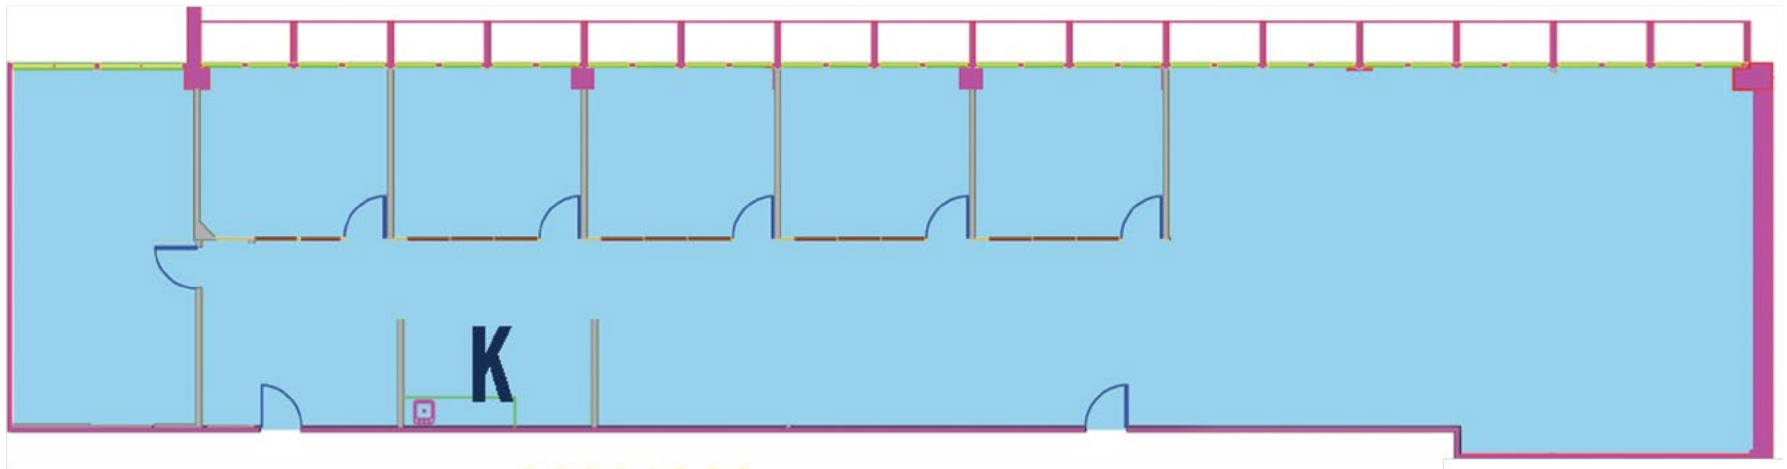

I NEED AN OFFICE

Suite M-150 3,882 RSF

K - Kitchen

I NEED AN OFFICE

Maryland Floor Plan 1st Floor

I NEED AN OFFICE