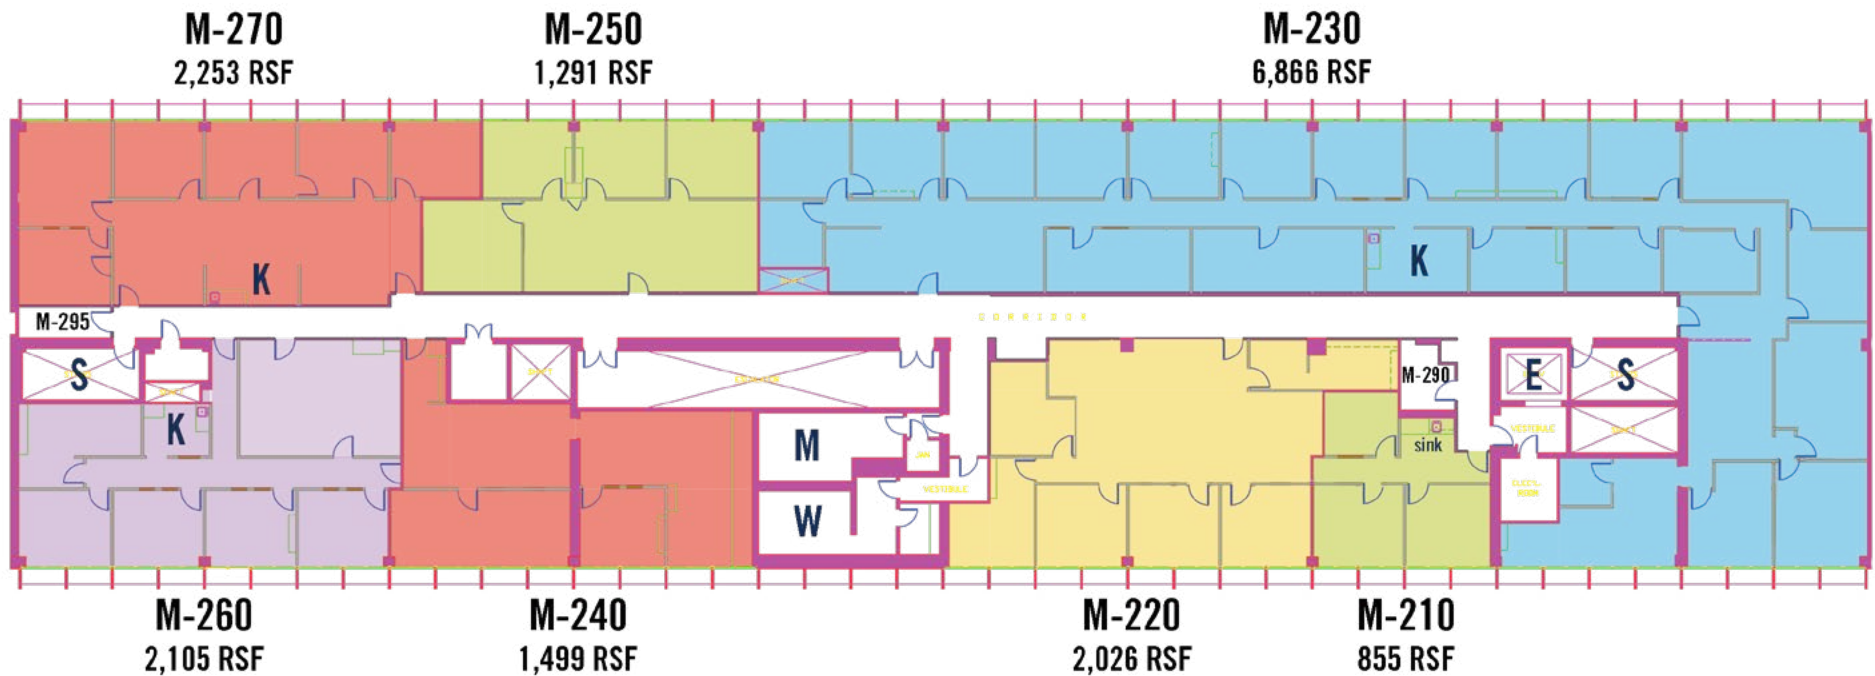

I NEED AN OFFICE

**Suite M-260 2,105 RSF**  
K-Kitchen

I NEED AN OFFICE

## Maryland Floor Plan 2nd Floor

I NEED AN OFFICE