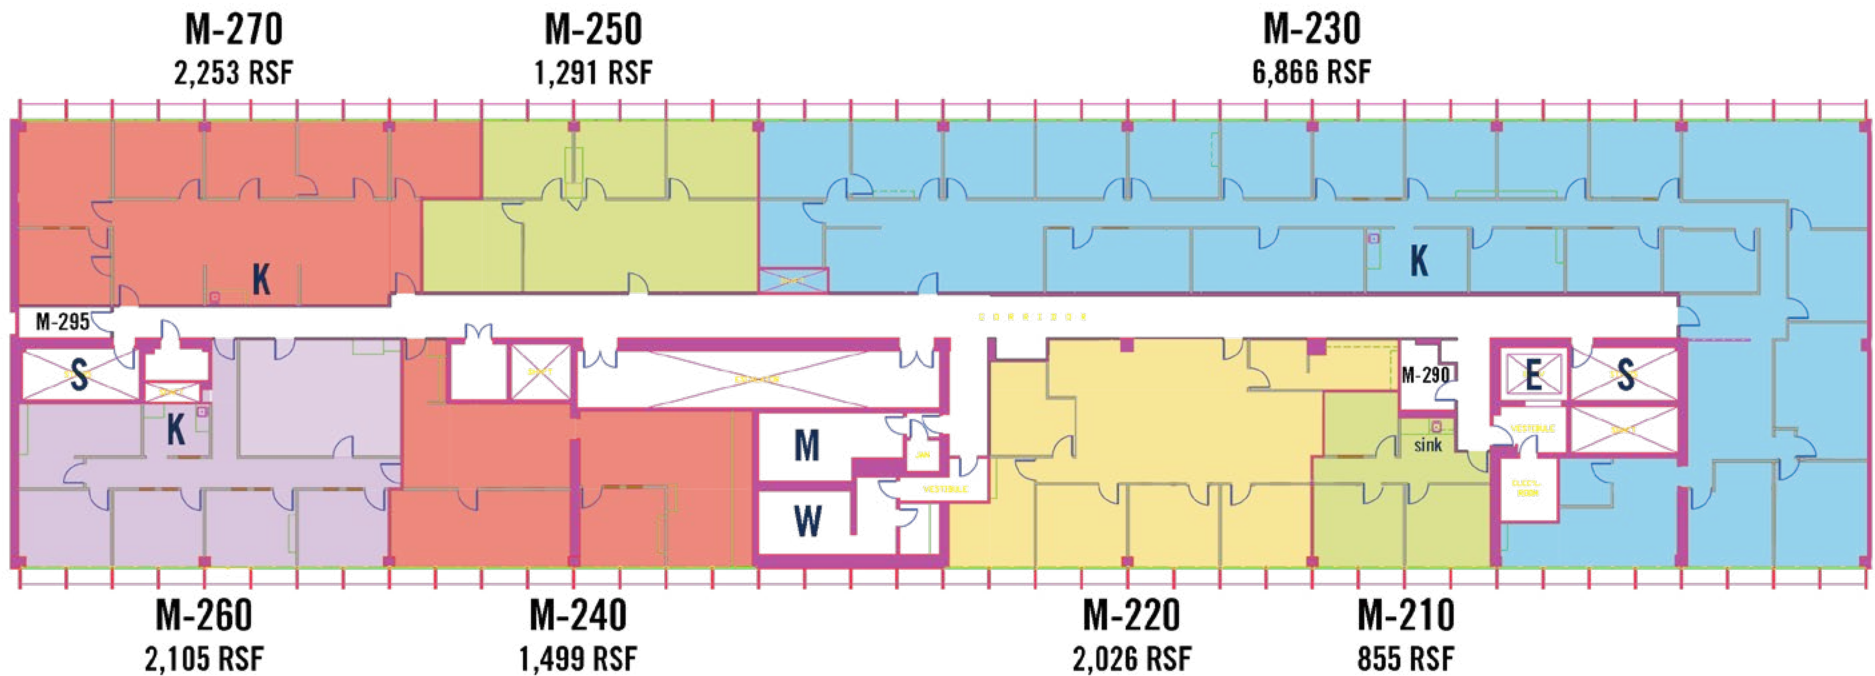

I NEED AN OFFICE

Suite M-270 2,253 RSF
K-Kitchen

I NEED AN OFFICE

Maryland Floor Plan 2nd Floor

I NEED AN OFFICE