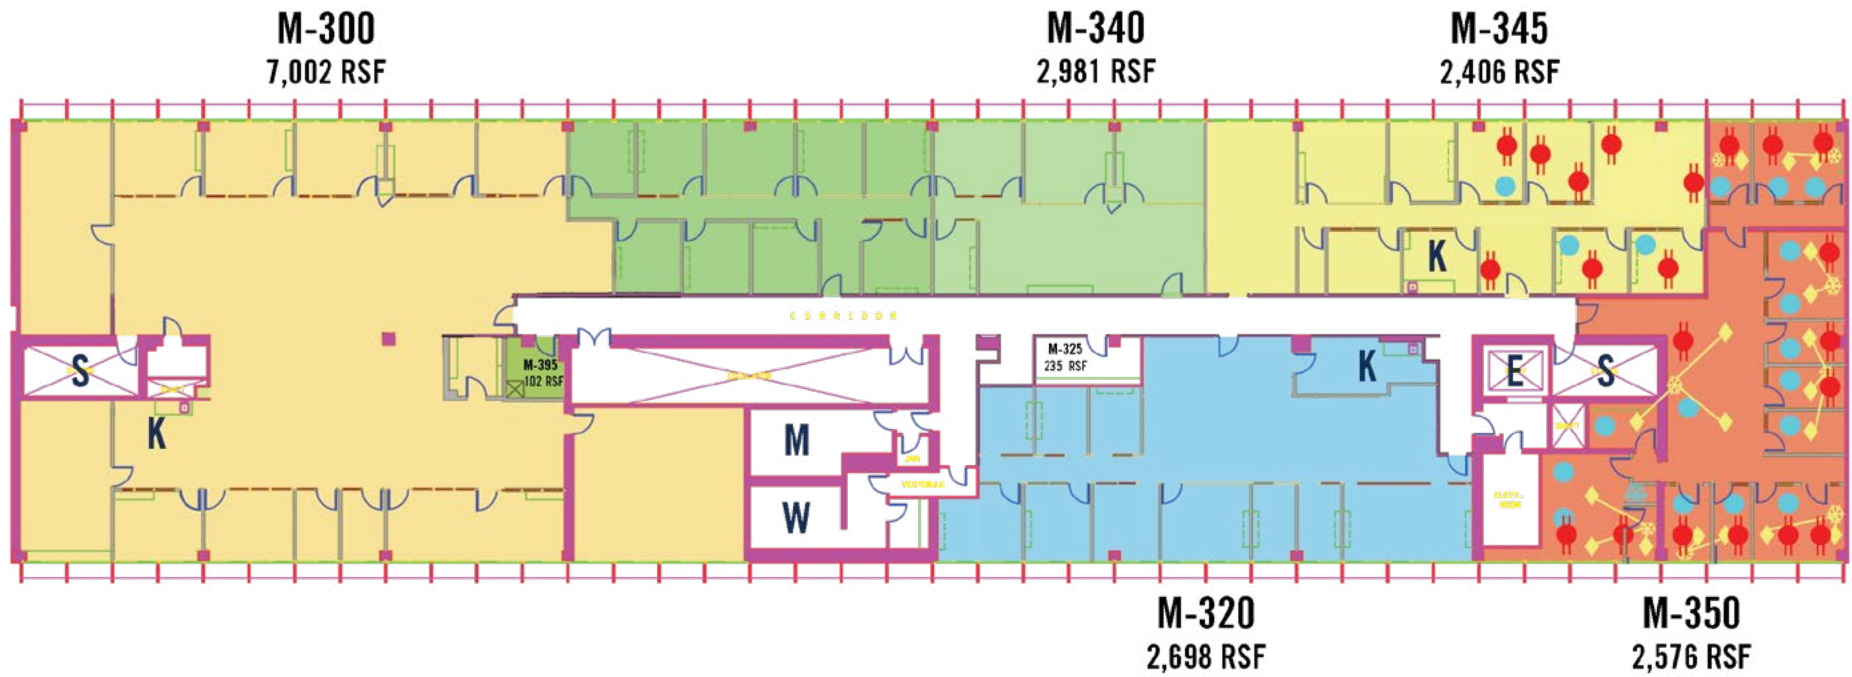

I NEED AN OFFICE

Suite M-300 7,002 RSF
K-Kitchen

I NEED AN OFFICE

Maryland Floor Plan 3rd Floor

-  2 Dedicated Circuits
-  1 Dedicated Circuit
-  24-Hour HVAC

I NEED AN OFFICE