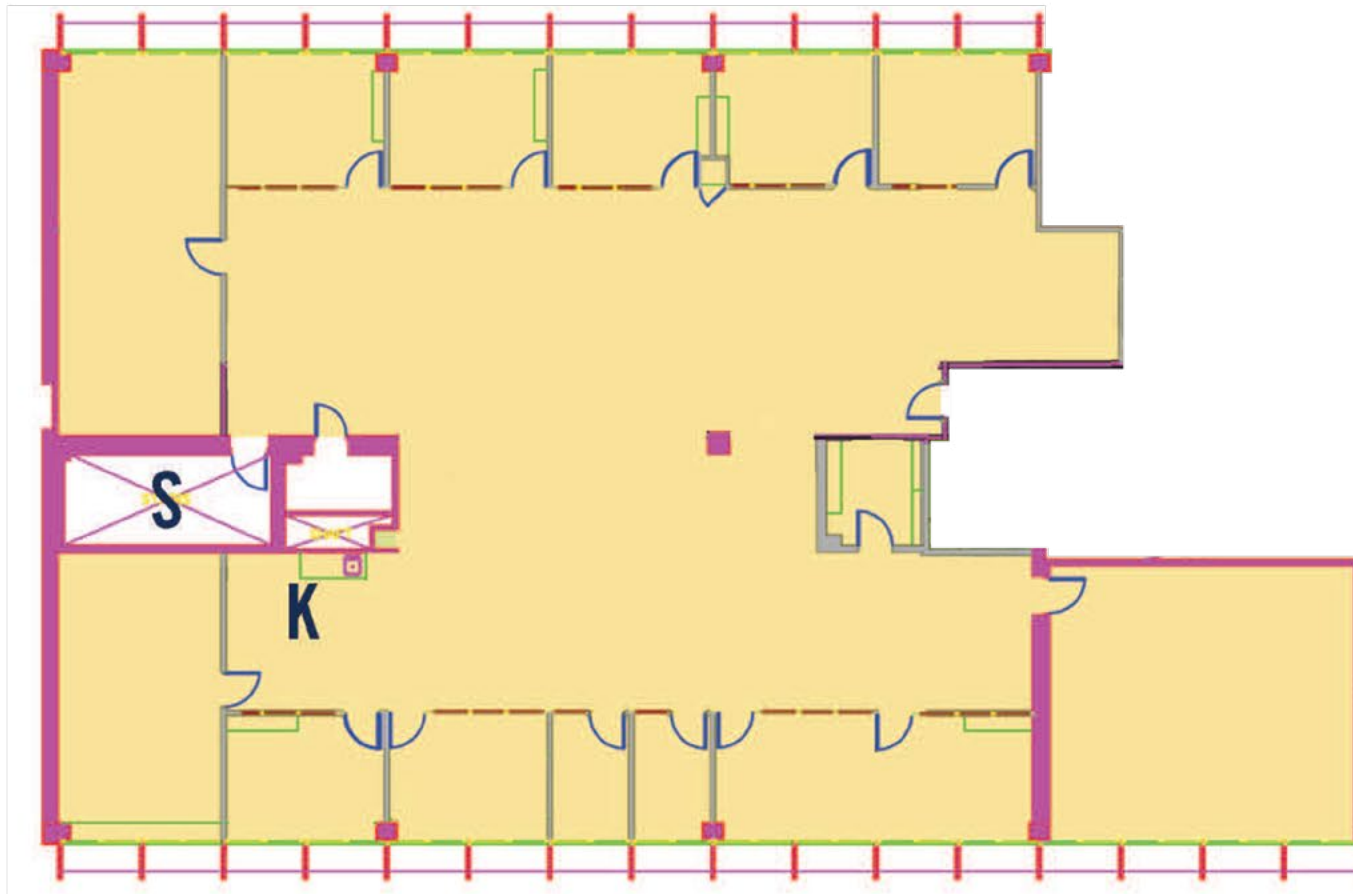

I NEED AN OFFICE

Suite M-300 7,002 RSF
K-Kitchen

I NEED AN OFFICE

Maryland Floor Plan 3rd Floor

-  2 Dedicated Circuits
-  1 Dedicated Circuit
-  24-Hour HVAC

I NEED AN OFFICE