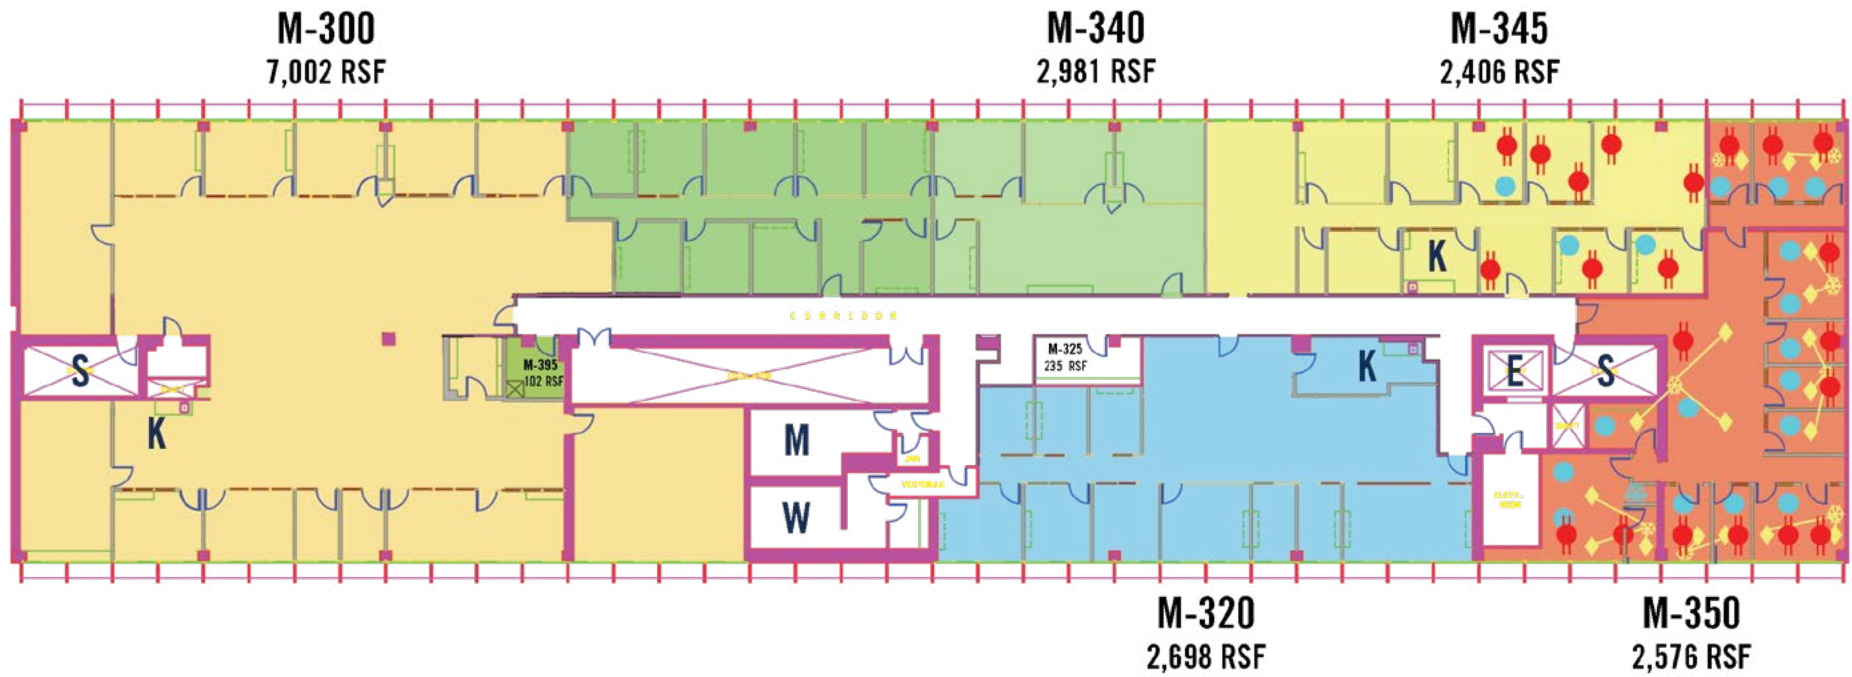

I NEED AN OFFICE

Suite M-320 2,698 RSF
K-Kitchen

I NEED AN OFFICE

Maryland Floor Plan 3rd Floor

-  2 Dedicated Circuits
-  1 Dedicated Circuit
-  24-Hour HVAC

I NEED AN OFFICE