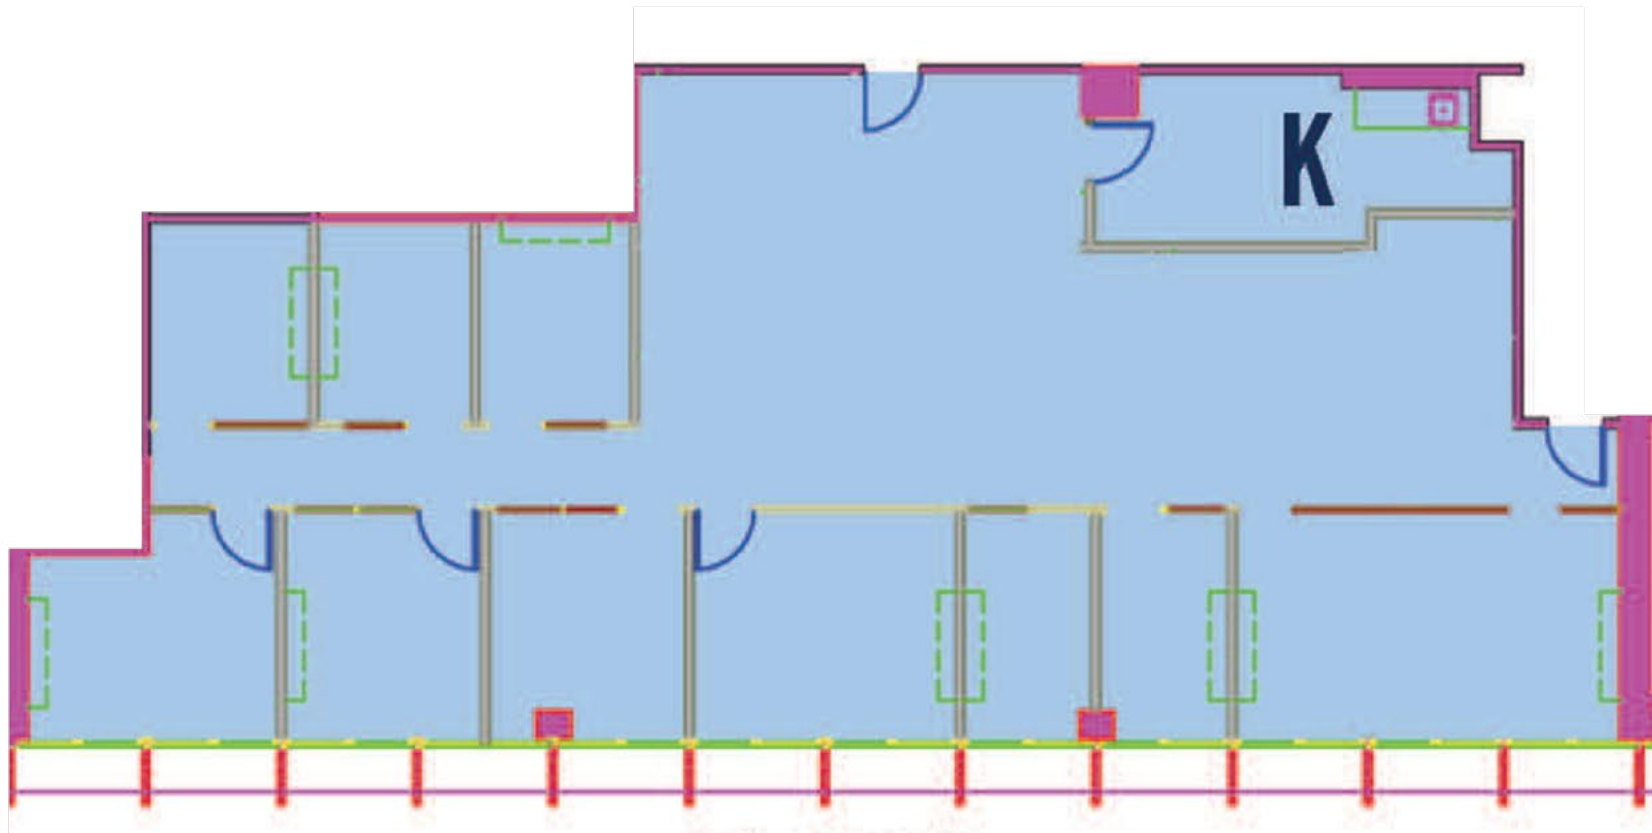

I NEED AN OFFICE

Suite M-320 2,698 RSF
K-Kitchen

I NEED AN OFFICE

Maryland Floor Plan 3rd Floor

-  2 Dedicated Circuits
-  1 Dedicated Circuit
-  24-Hour HVAC

I NEED AN OFFICE