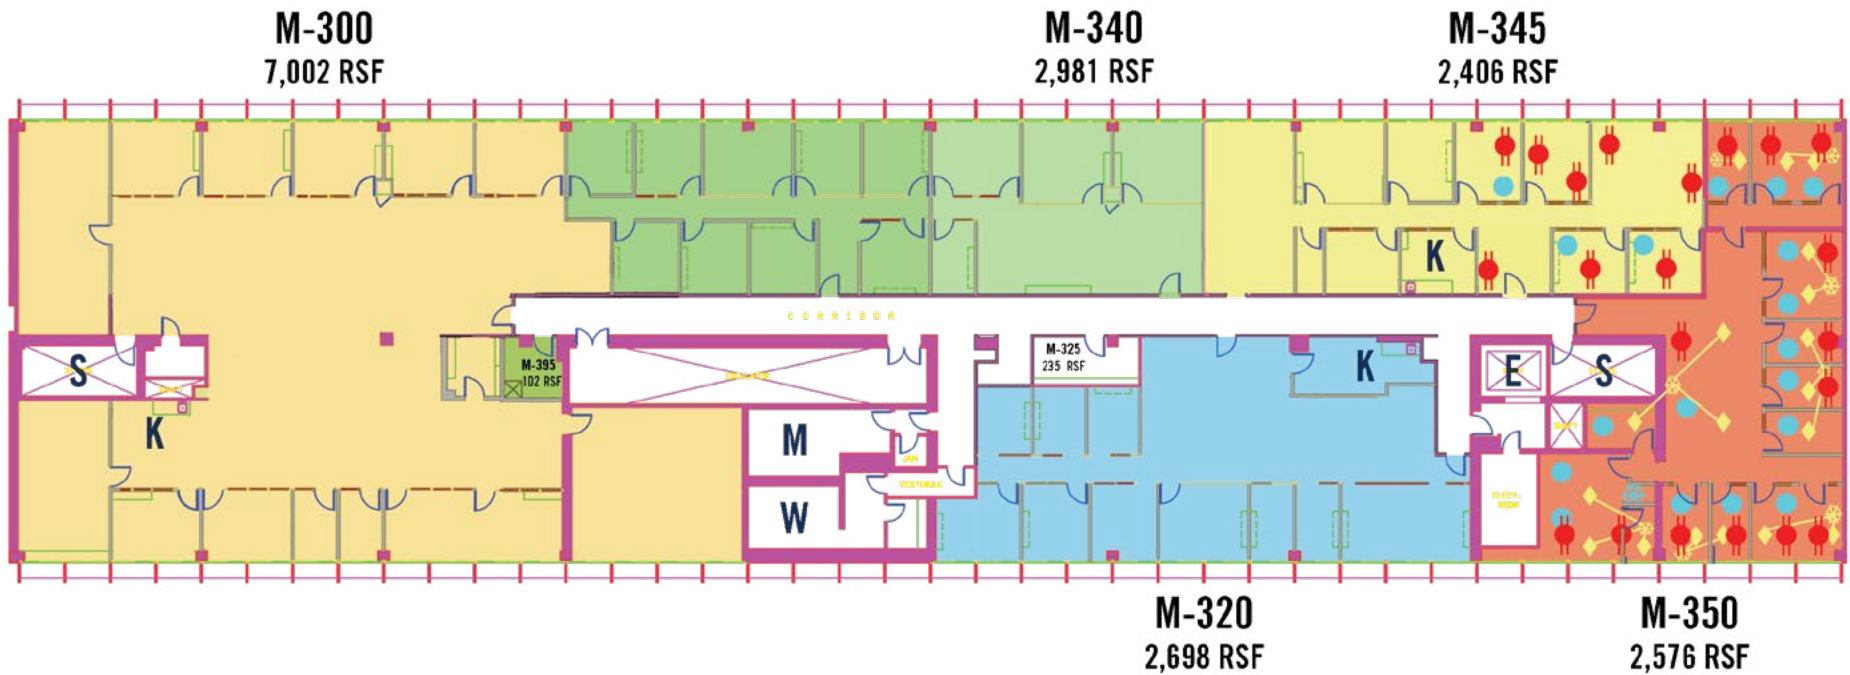

I NEED AN OFFICE

Suite M-340 2,981 RSF

I NEED AN OFFICE

Maryland Floor Plan 3rd Floor

-  2 Dedicated Circuits
-  1 Dedicated Circuit
-  24-Hour HVAC

I NEED AN OFFICE