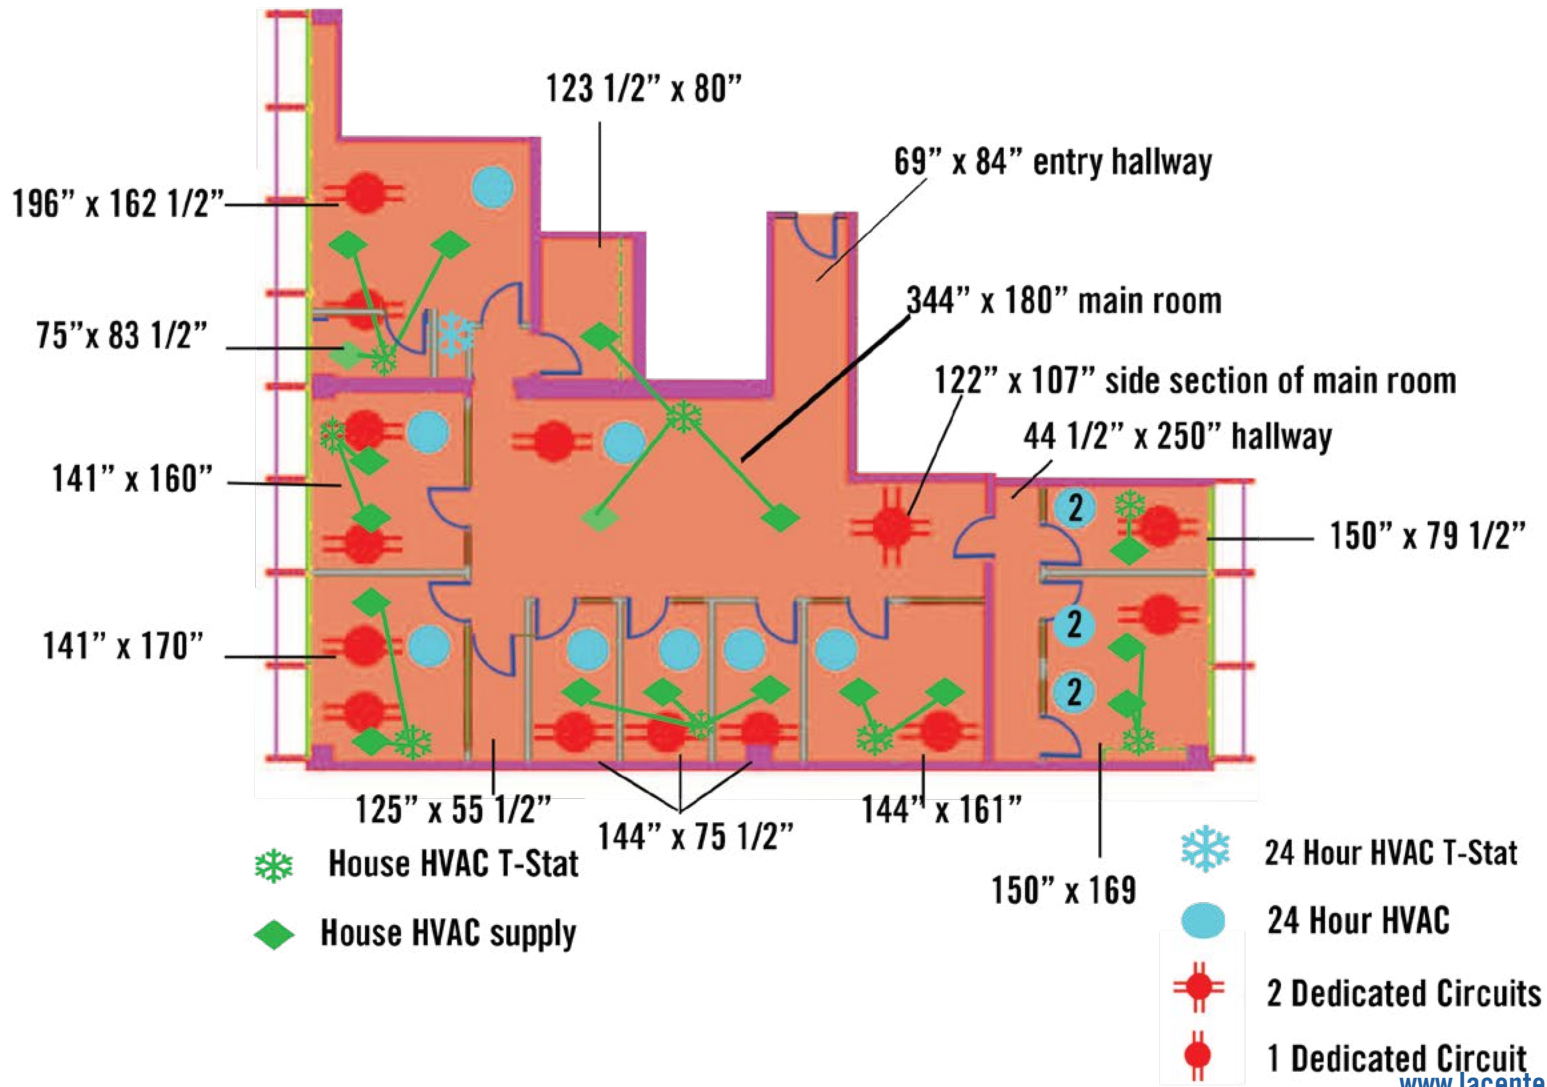

## Suite M-350 2,576 RSF

I NEED AN OFFICE

## Maryland Floor Plan 3rd Floor

-  2 Dedicated Circuits
-  1 Dedicated Circuit
-  24-Hour HVAC

I NEED AN OFFICE