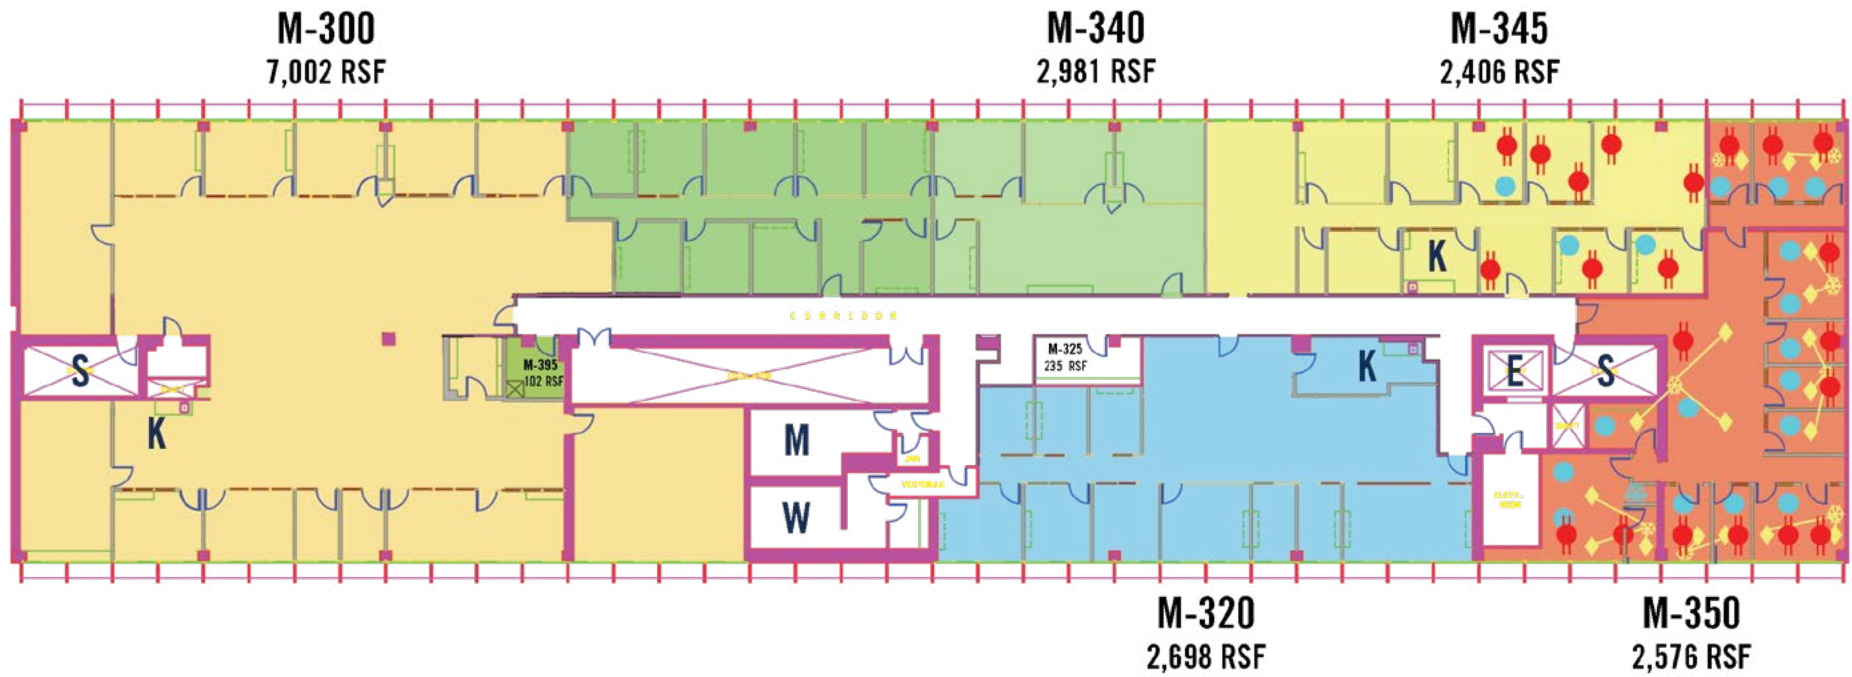

## Suite M-350 2,576 RSF

I NEED AN OFFICE

## Maryland Floor Plan 3rd Floor

-  2 Dedicated Circuits
-  1 Dedicated Circuit
-  24-Hour HVAC

I NEED AN OFFICE