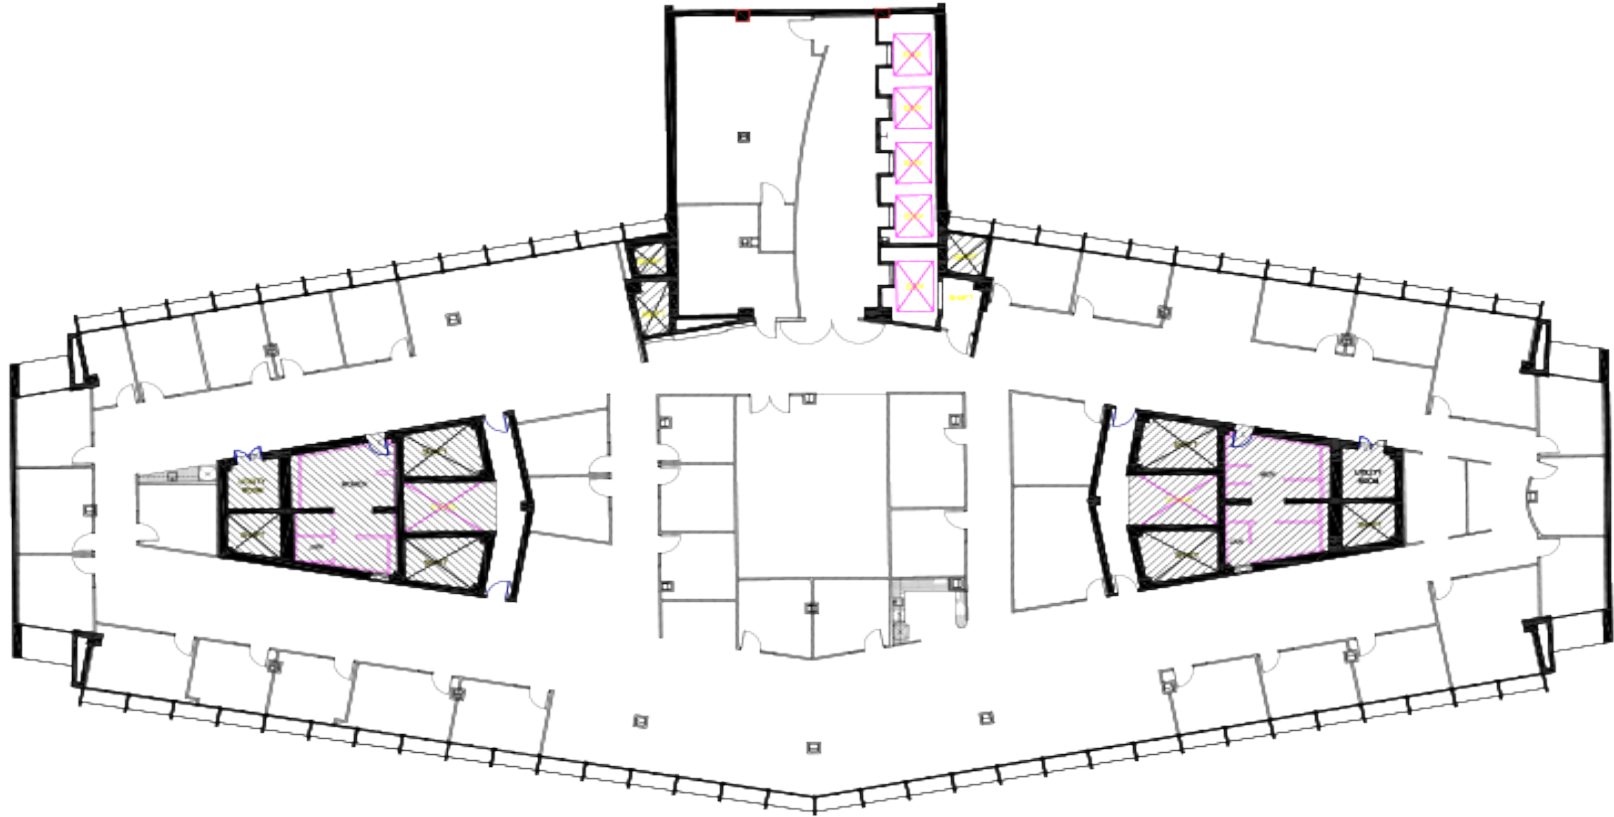

I NEED AN OFFICE

NORTH **11TH FLOOR PLAN**
SCALE: 1/8" = 1'-0"

APPROX. 18,025 RSF

I NEED AN OFFICE