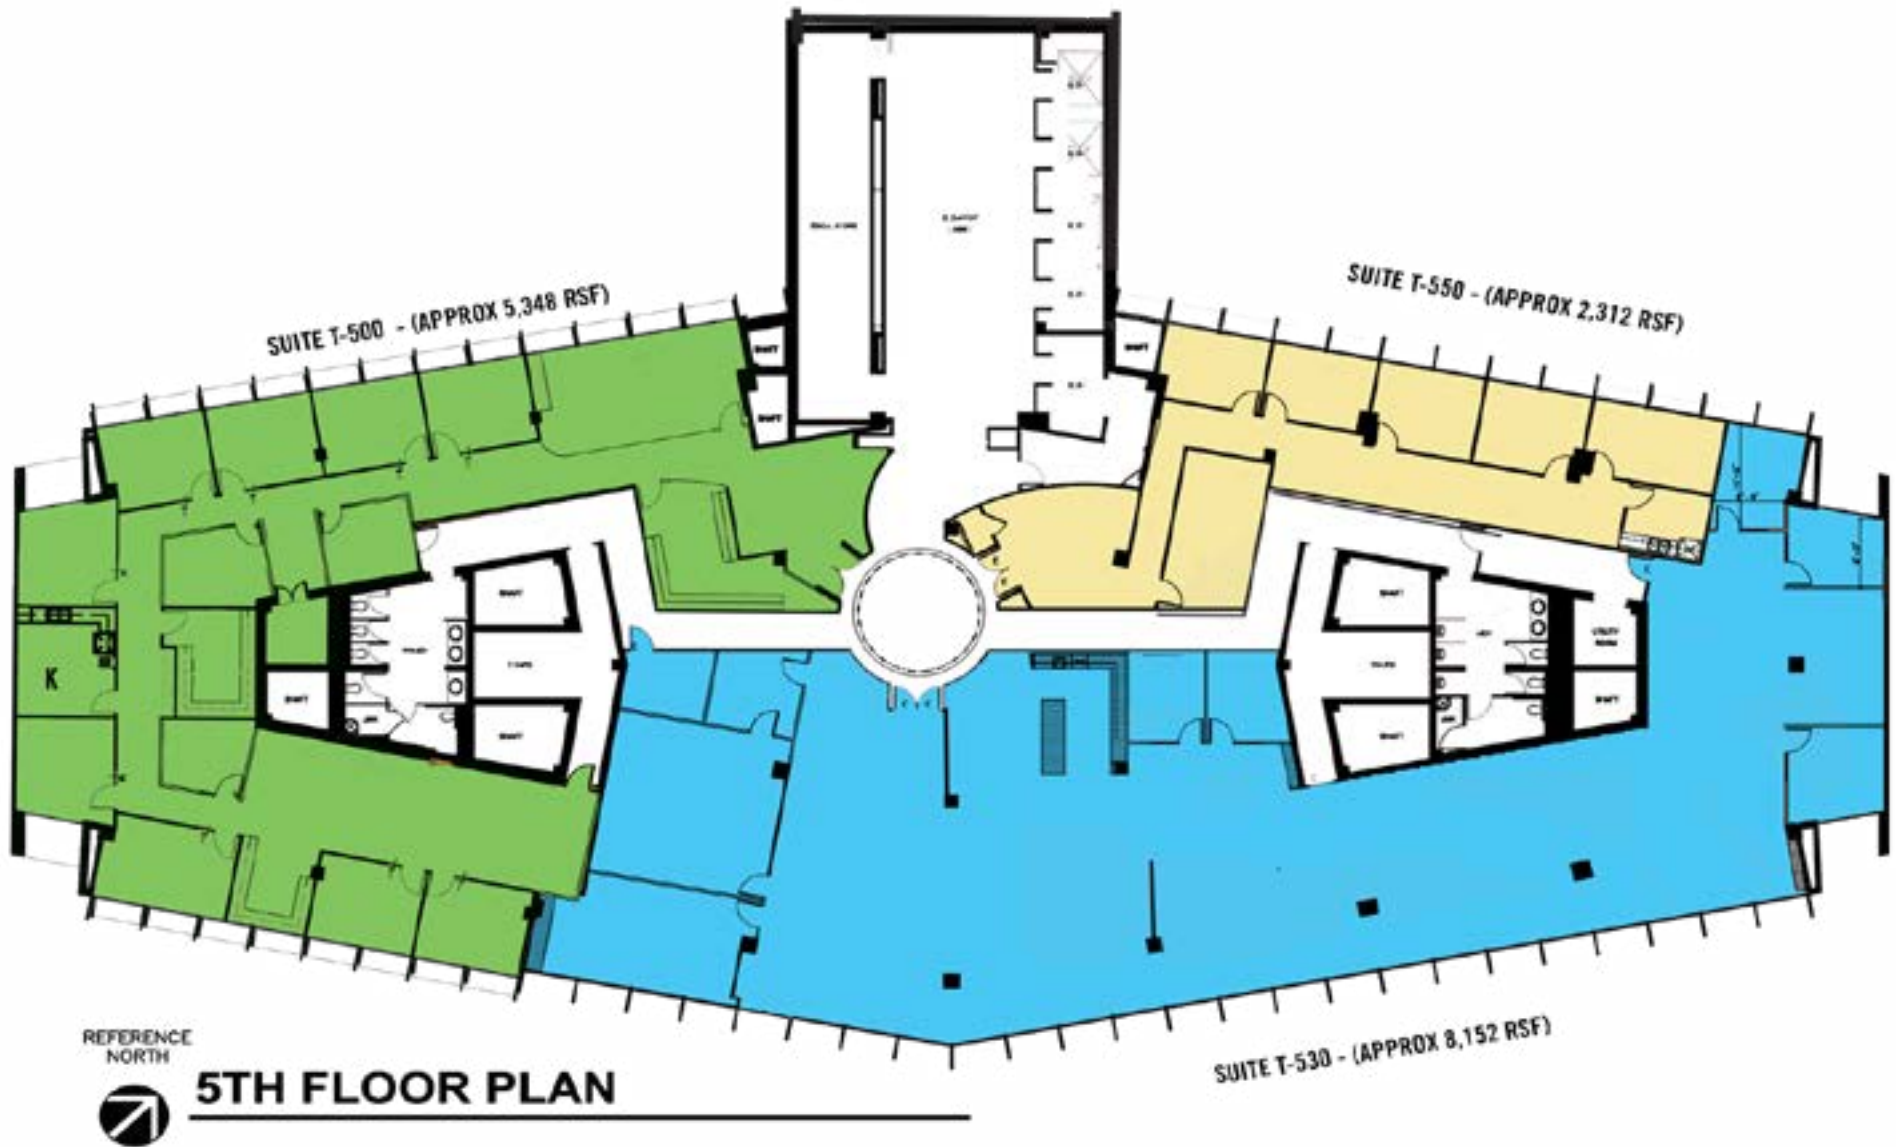

**Suite T-530 8,152 RSF**

For information about leasing this suite contact  
Dolly Wyatt 213-534-2334  
or  
Ken Johnson 213-534-2355

I NEED AN OFFICE

**K- Kitchen**

I NEED AN OFFICE

I NEED AN OFFICE