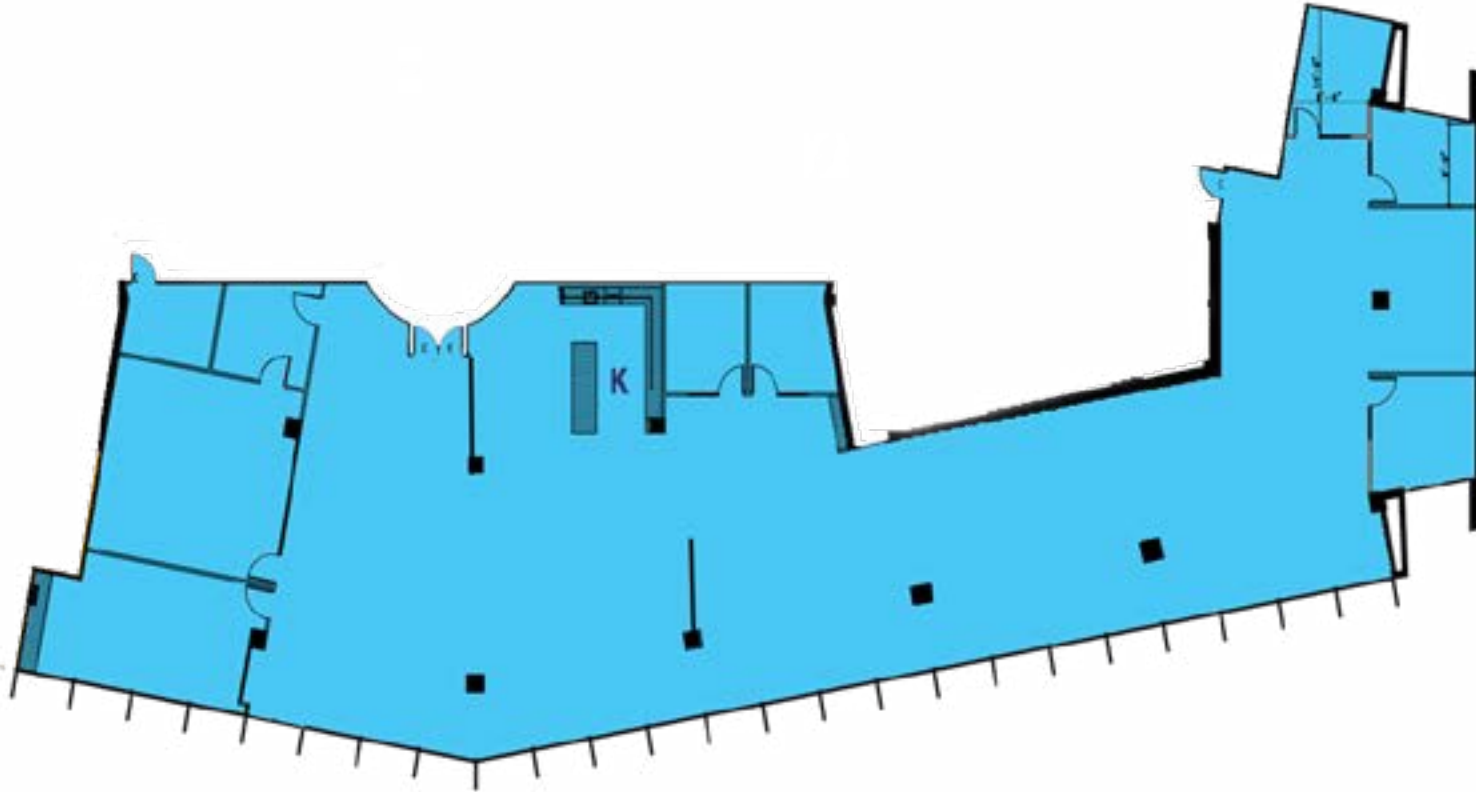

**Suite T-530 8,152 RSF**

For information about leasing this suite contact  
Dolly Wyatt 213-534-2334  
or  
Ken Johnson 213-534-2355

I NEED AN OFFICE

**K- Kitchen**

I NEED AN OFFICE

I NEED AN OFFICE