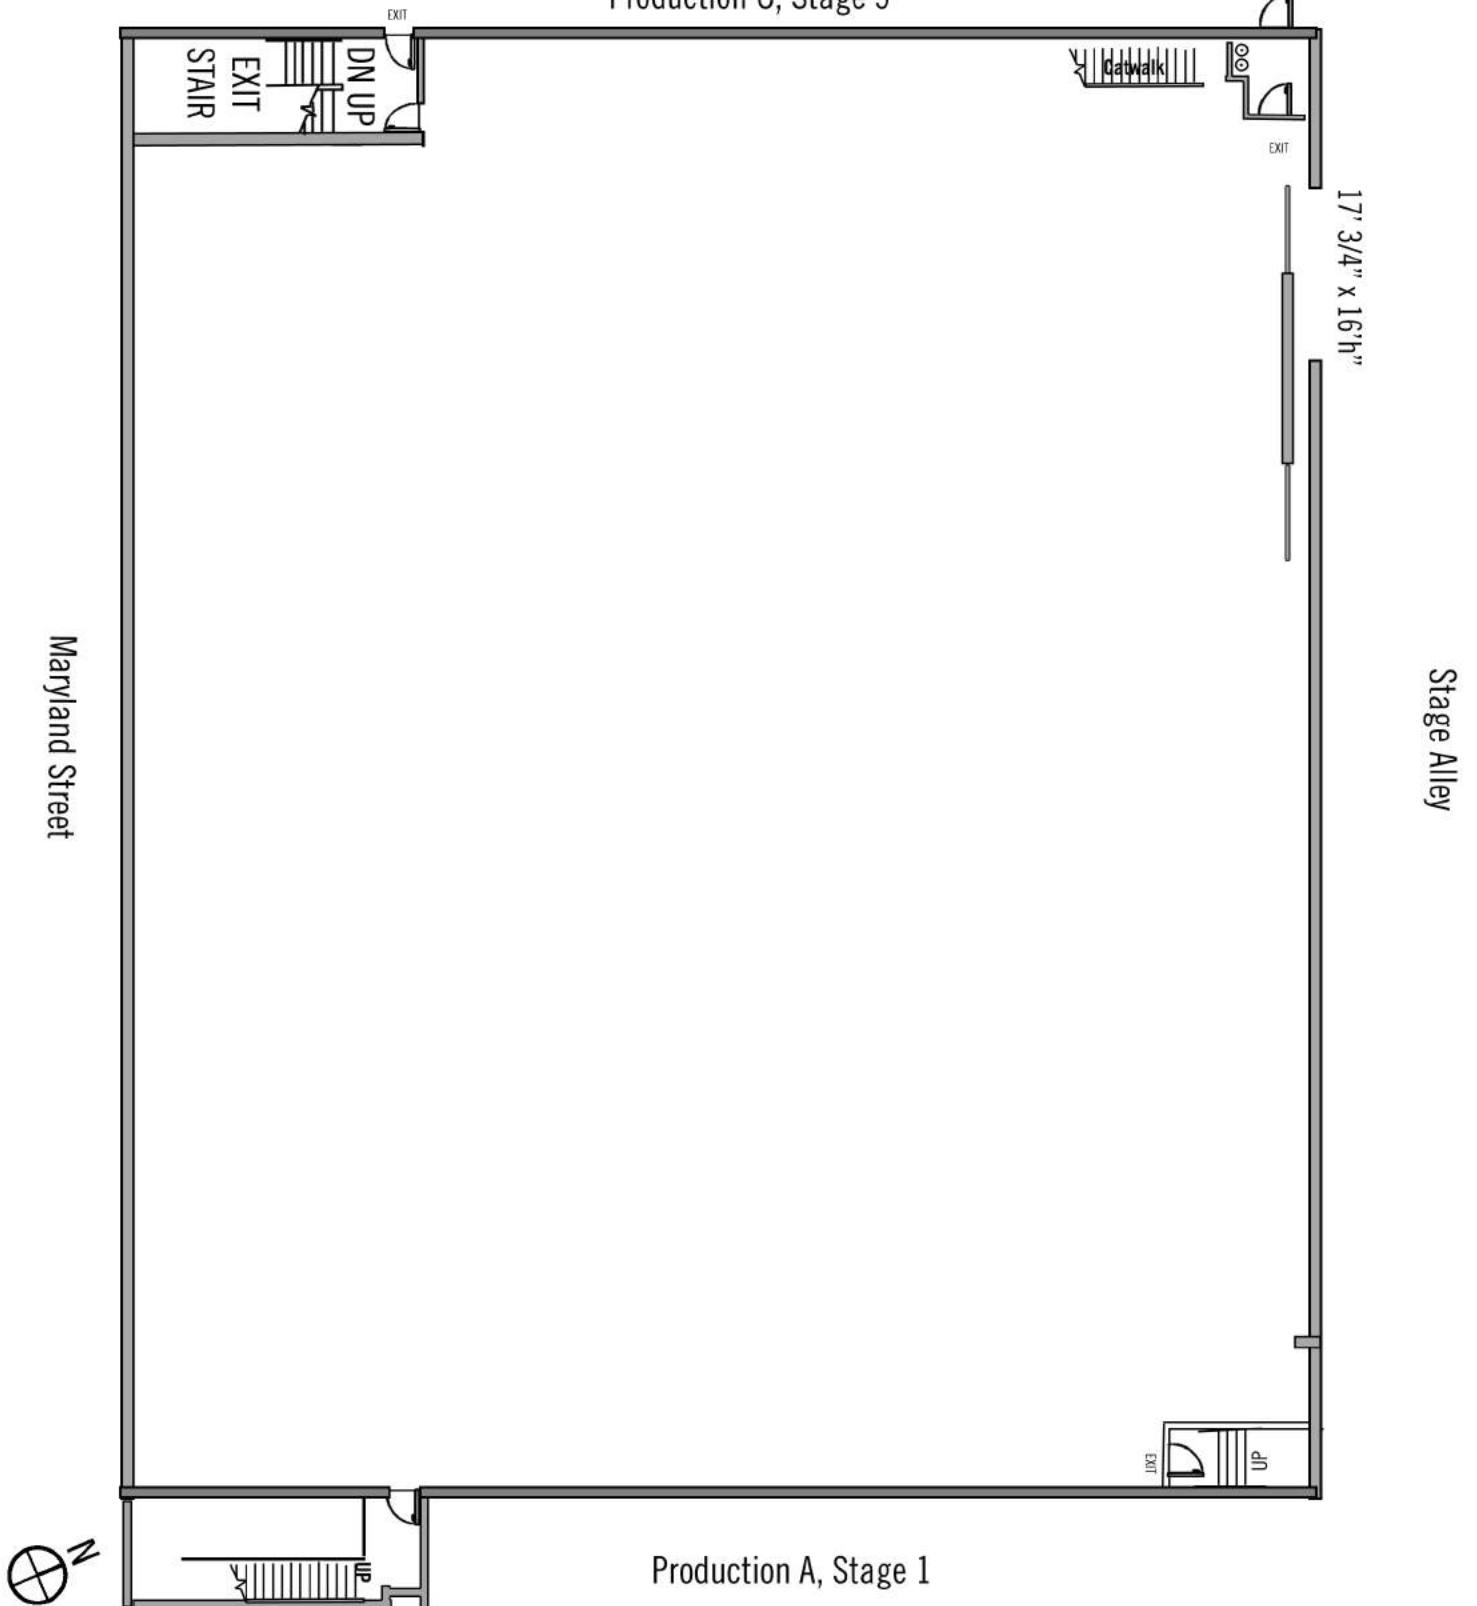

Stage 1

150' x 120'

43' to grid

McKinley
Chair Lift

Maryland Street

Stage Alley

17' 3/4" x 16" h"

Catwalk

Boylston Street

Stage 2

150' x 120'
43' to grid

Boylston Street

Stage 3

150' x 120'

35' to grid

Production C, Stage 5

Stage 4

150' x 120'

35' to grid

Production D, Stage 6

Production B, Stage 2

Stage 5

Bixel Street 150' x 120'
35' to grid

Maryland Street

Stage Alley

Stage 6

150' x 120'

35' to grid

Bixel Street