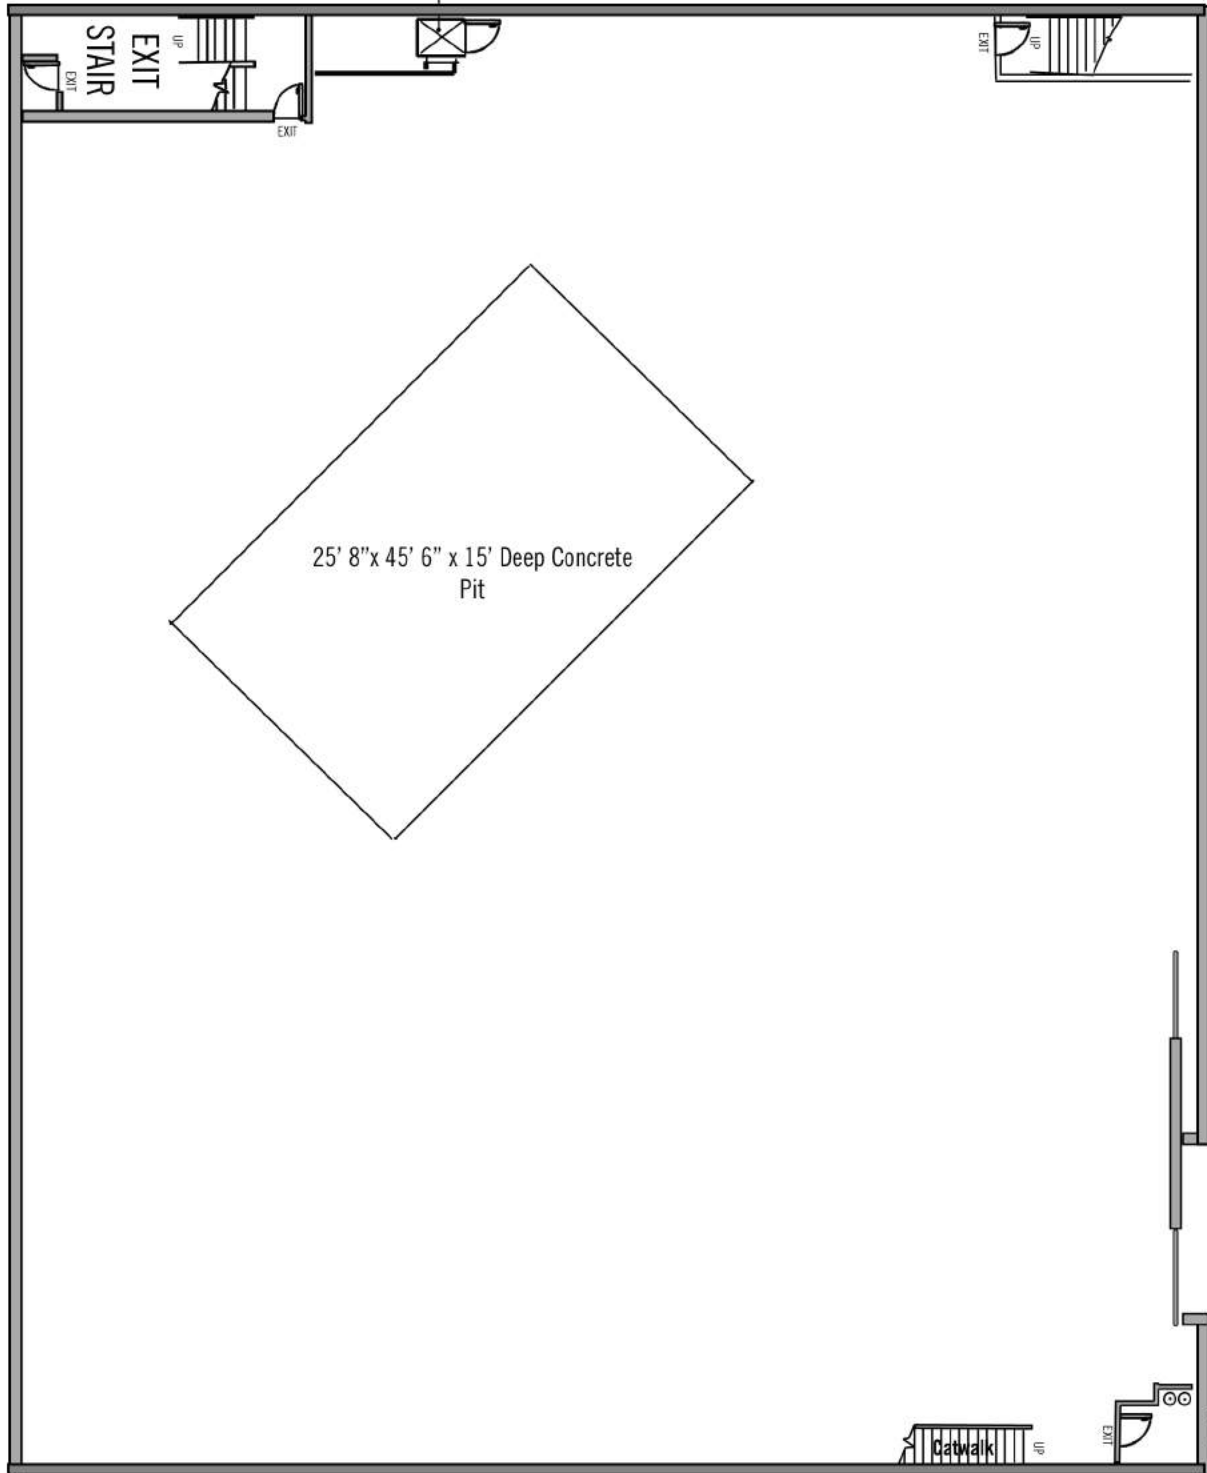

Stage 1

150' x 120'

43' to grid

McKinley
Chair Lift

Maryland Street

Stage Alley

17' 3/4" x 16" h"

Catwalk

Boylston Street

Stage 2

150' x 120'
43' to grid

Boylston Street

Stage 3

150' x 120'

35' to grid

Production C, Stage 5

Stage 4

150' x 120'

35' to grid

Production D, Stage 6

Production B, Stage 2

Stage 5

Bixel Street 150' x 120'
35' to grid

Maryland Street

Stage Alley

Stage 6

150' x 120'

35' to grid

Bixel Street