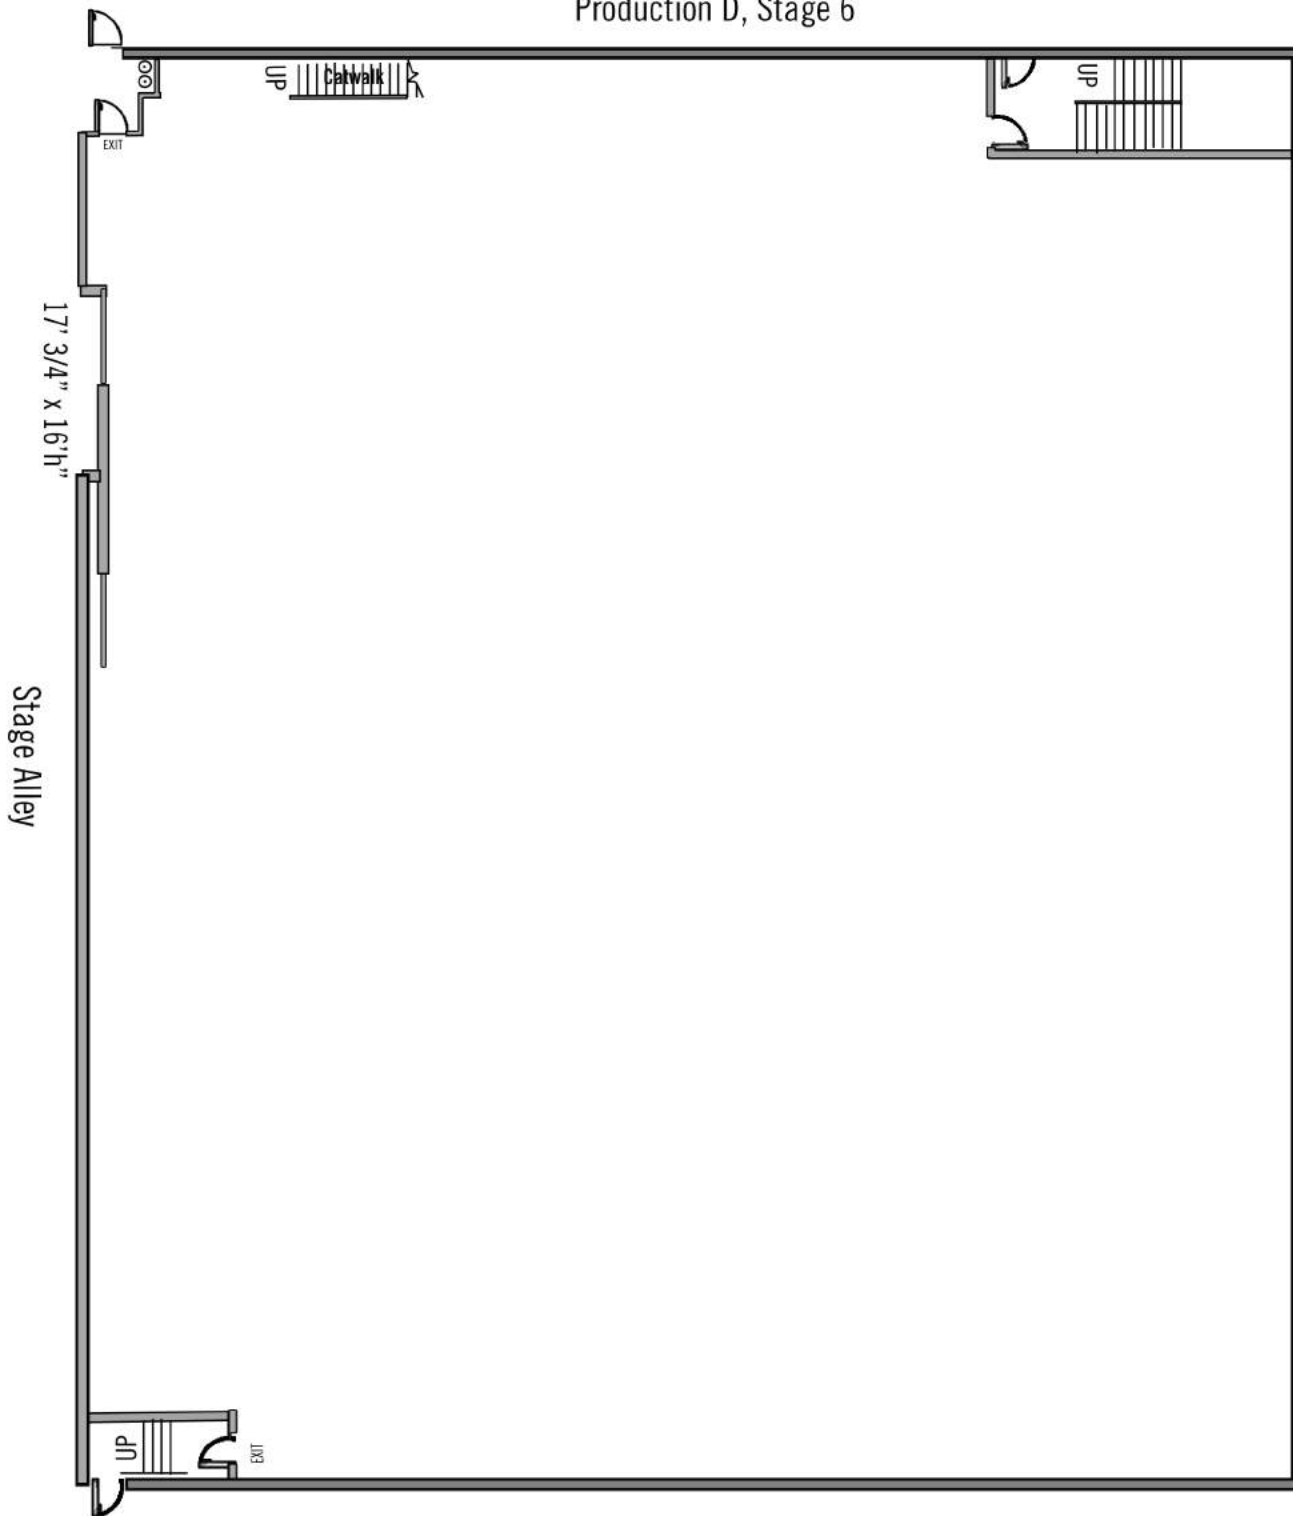

Stage 1

150' x 120'

43' to grid

McKinley
Chair Lift

Maryland Street

Stage Alley

17' 3/4" x 16" h"

Catwalk

Boylston Street

Stage 2

150' x 120'
43' to grid

Boylston Street

Stage 3

150' x 120'

35' to grid

Production C, Stage 5

Stage 4

150' x 120'

35' to grid

Production D, Stage 6

Production B, Stage 2

Stage 5

Bixel Street 150' x 120'
35' to grid

Maryland Street

Stage Alley

Stage 6

150' x 120'

35' to grid

Bixel Street