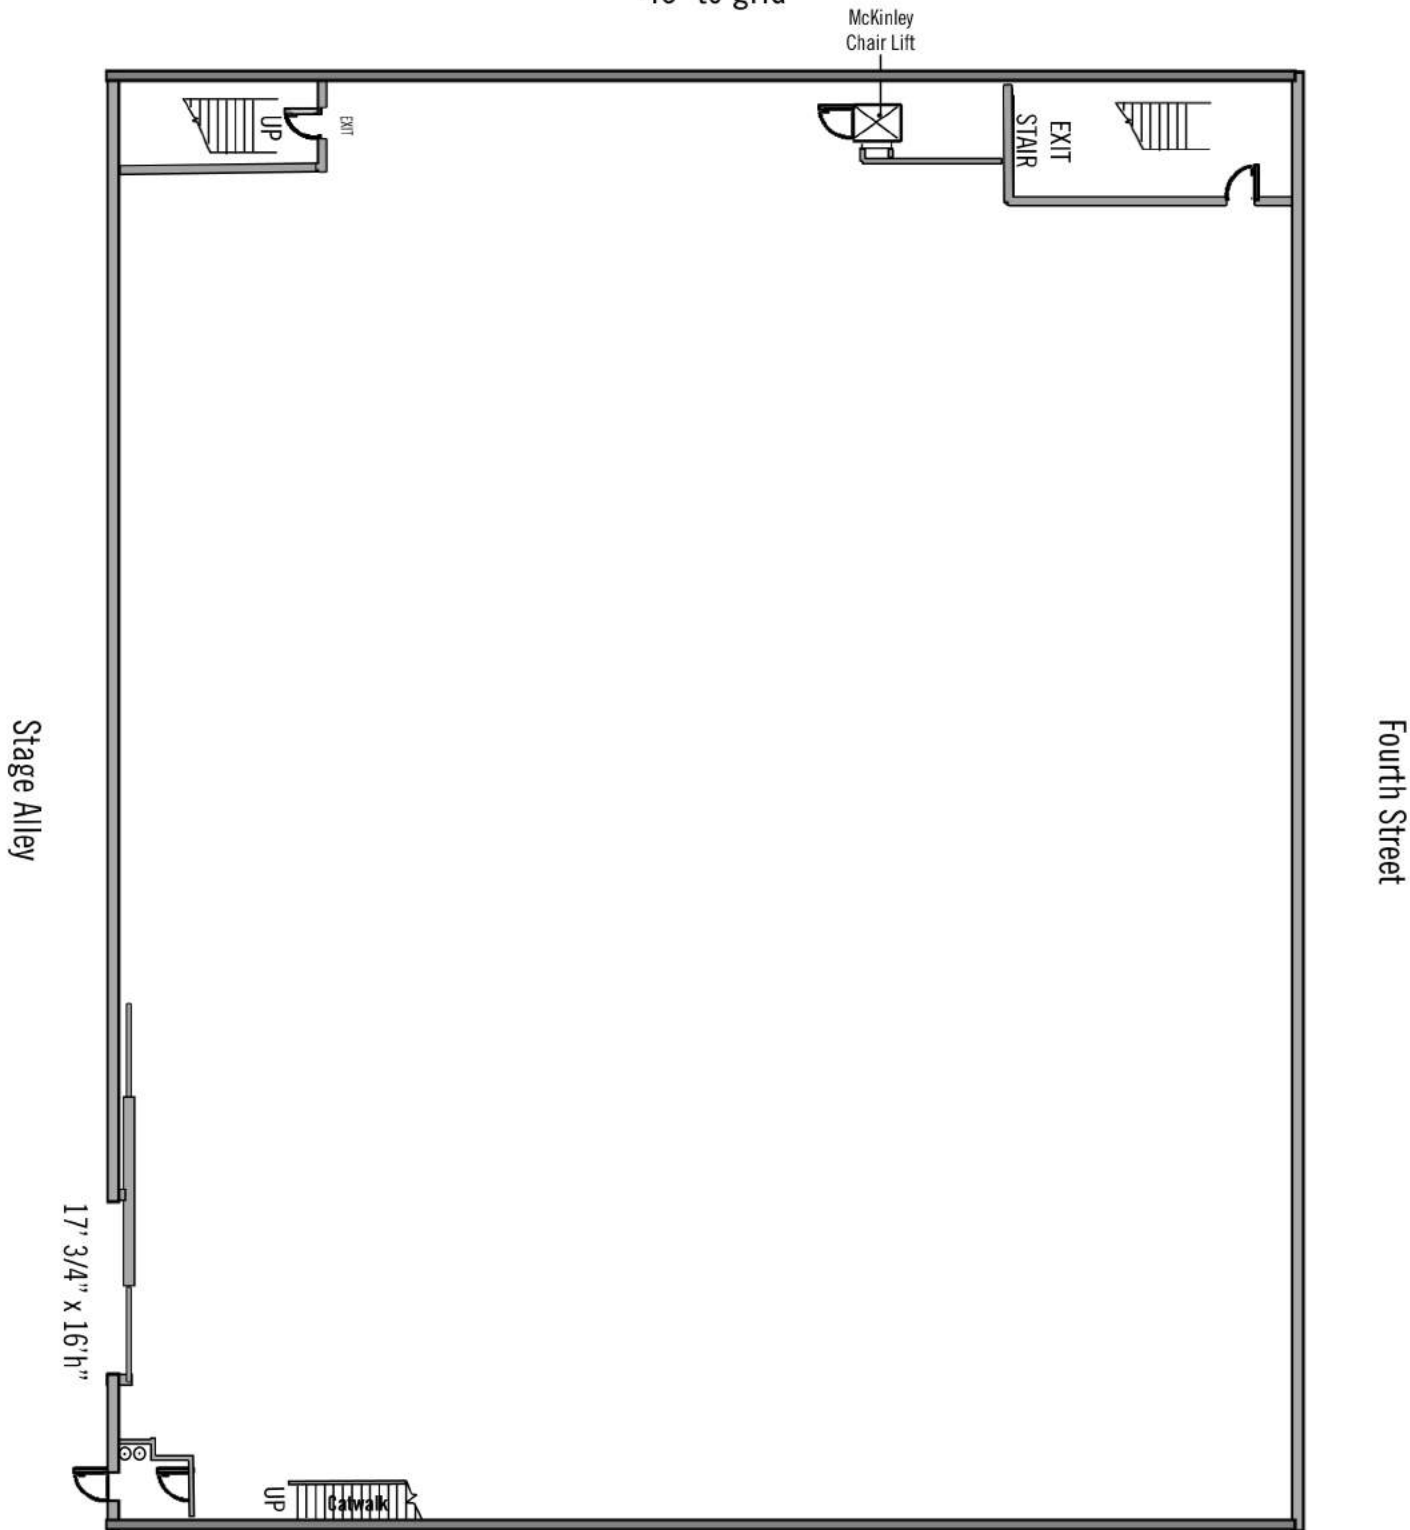

Stage 1

150' x 120'

43' to grid

McKinley
Chair Lift

Maryland Street

Stage Alley

17' 3/4" x 16" h"

Catwalk

Boylston Street

Stage 2

150' x 120'
43' to grid

Boylston Street

Stage 3

150' x 120'

35' to grid

Production C, Stage 5

Stage 4

150' x 120'

35' to grid

Production D, Stage 6

Production B, Stage 2

Stage 5

Bixel Street 150' x 120'
35' to grid

Maryland Street

Stage Alley

Stage 6

150' x 120'

35' to grid

Bixel Street