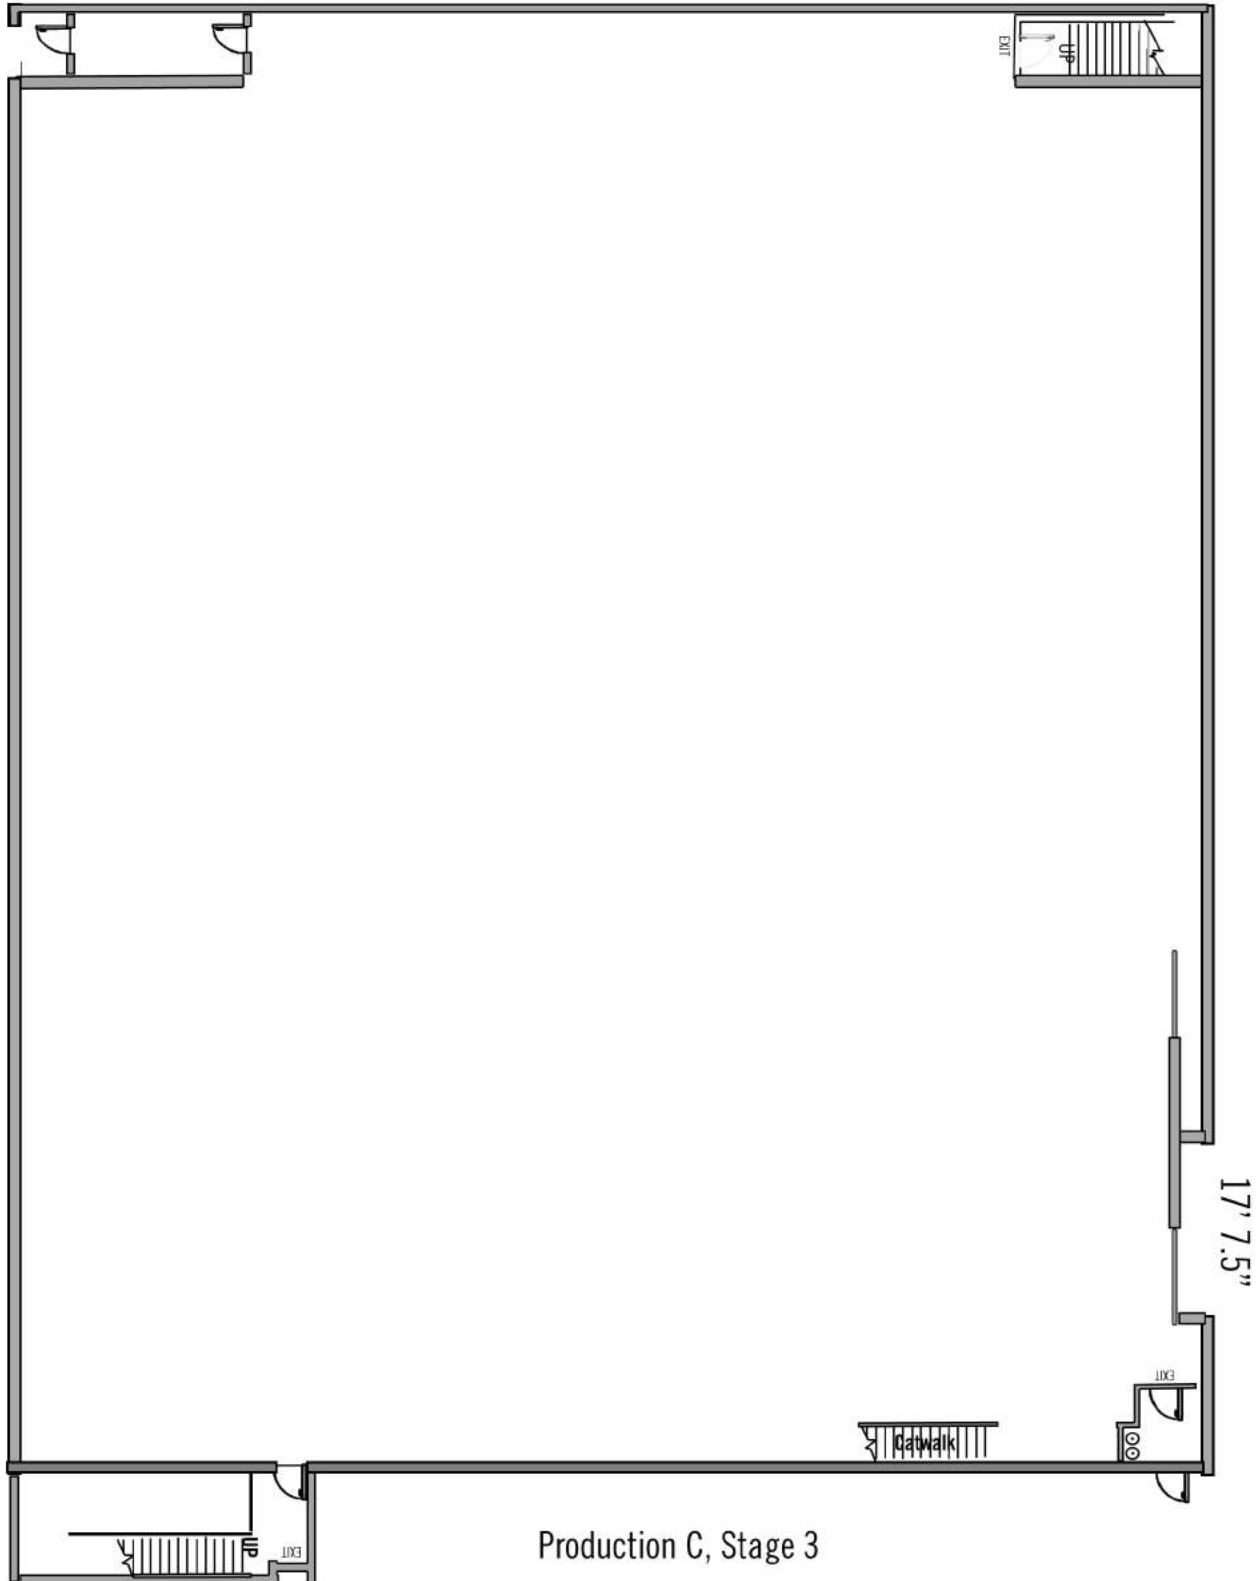

Stage 1

150' x 120'

43' to grid

McKinley
Chair Lift

Maryland Street

Stage Alley

17' 3/4" x 16" h"

Catwalk

Boylston Street

Stage 2

150' x 120'
43' to grid

Boylston Street

Stage 3

150' x 120'

35' to grid

Production C, Stage 5

Stage 4

150' x 120'

35' to grid

Production D, Stage 6

Production B, Stage 2

Stage 5

Bixel Street 150' x 120'
35' to grid

Maryland Street

Stage Alley

Stage 6

150' x 120'

35' to grid

Bixel Street