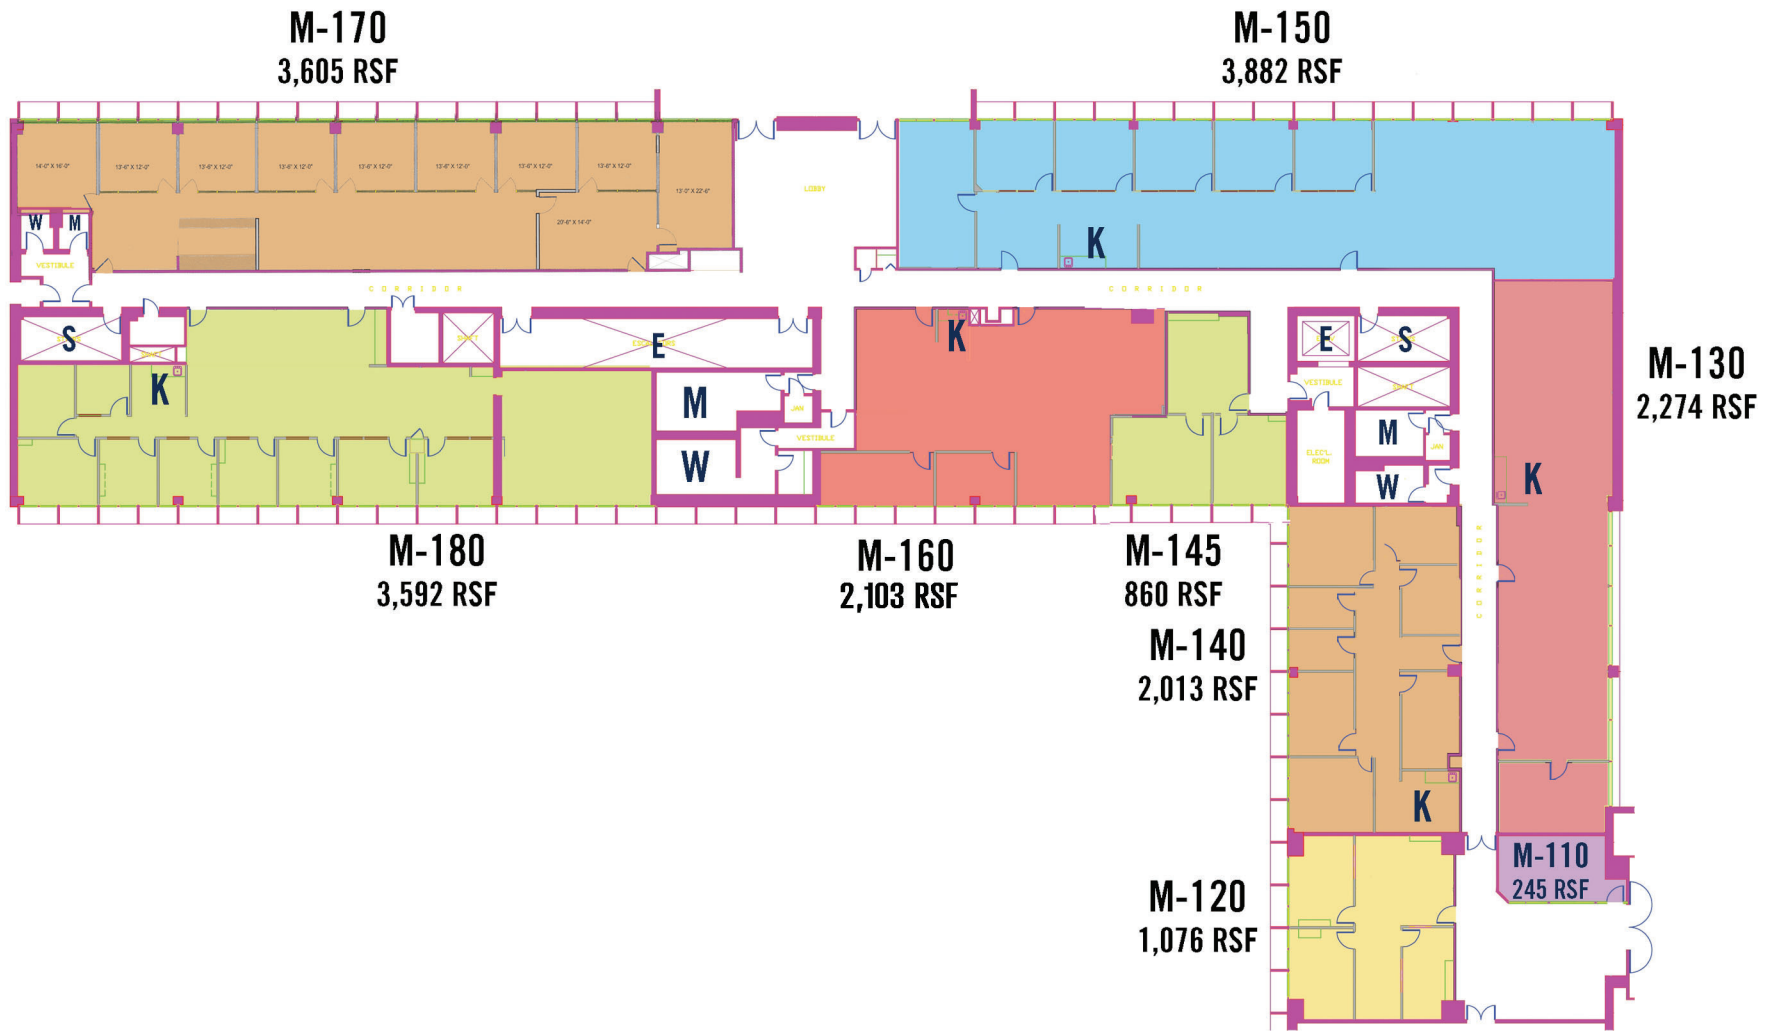

I NEED AN OFFICE

Suite M-145 860 RSF
K-Kitchen

I NEED AN OFFICE

Maryland Floor Plan 1st Floor

I NEED AN OFFICE