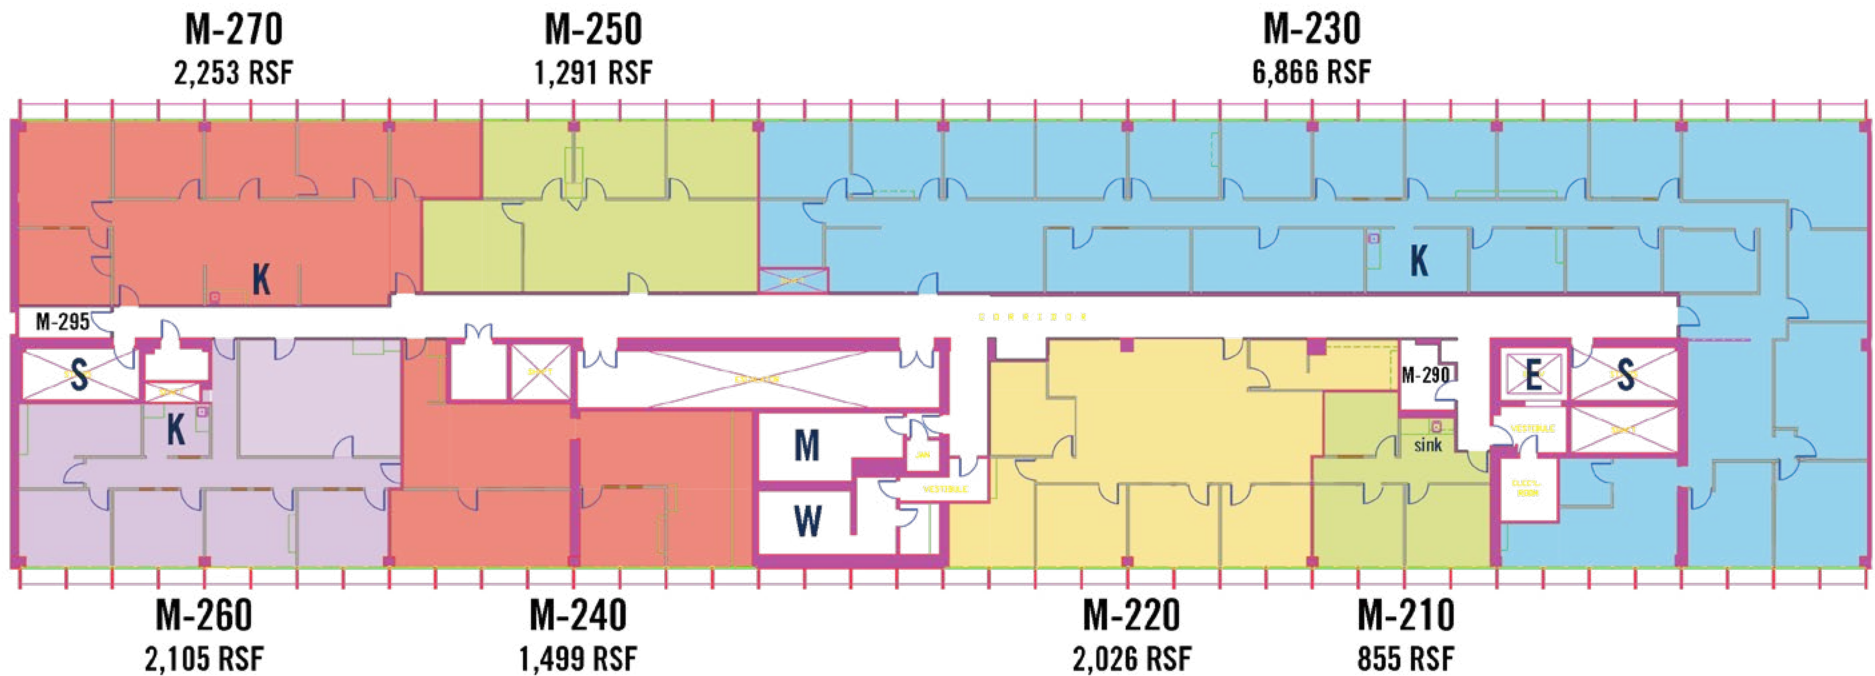

I NEED AN OFFICE

Suite M-240 1,499 RSF

I NEED AN OFFICE

Maryland Floor Plan 2nd Floor

I NEED AN OFFICE