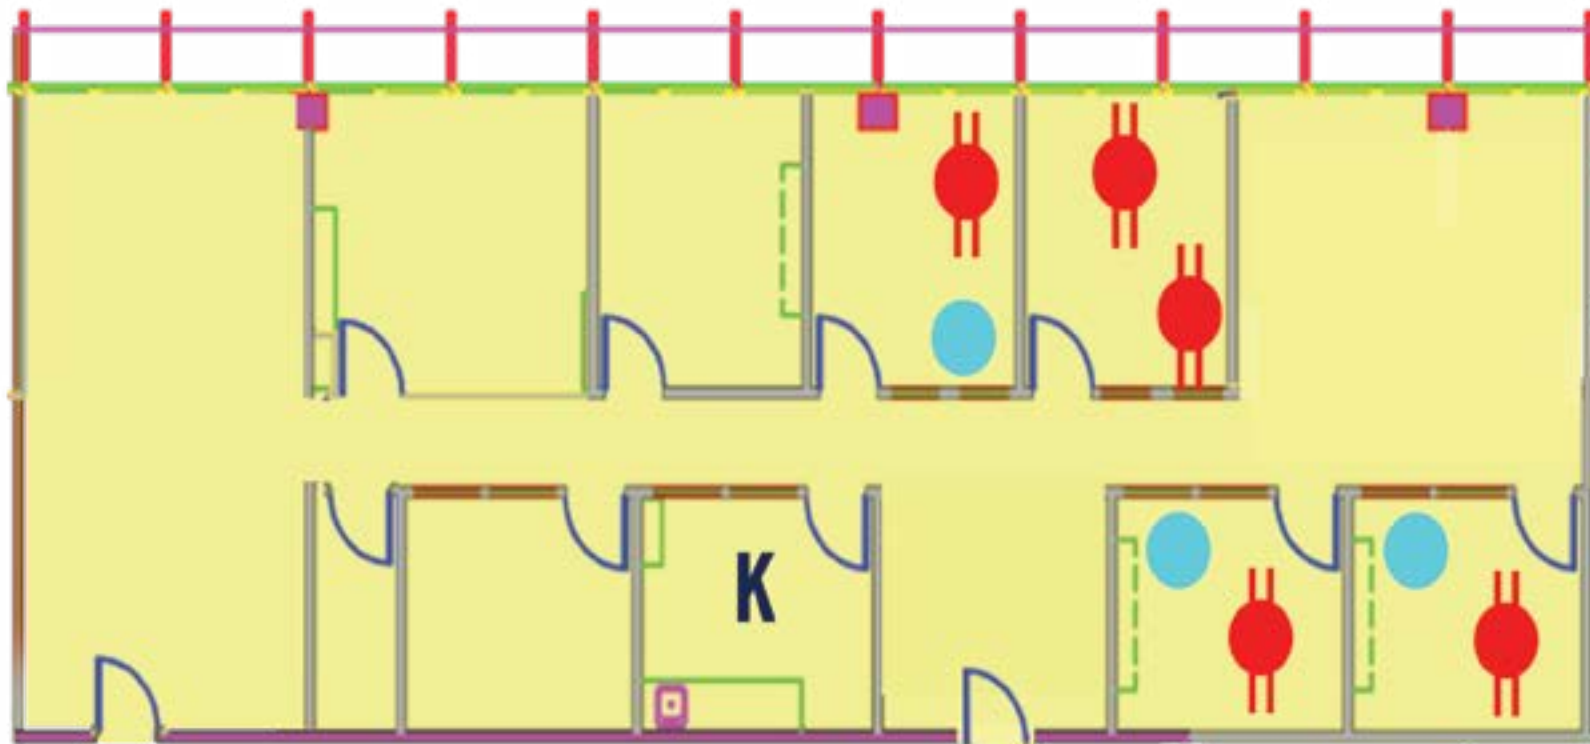

I NEED AN OFFICE

Suite M-345 2,406 RSF

K-Kitchen

 **1 Dedicated Circuit**

I NEED AN OFFICE

Maryland Floor Plan 3rd Floor

-  2 Dedicated Circuits
-  1 Dedicated Circuit
-  24-Hour HVAC

I NEED AN OFFICE