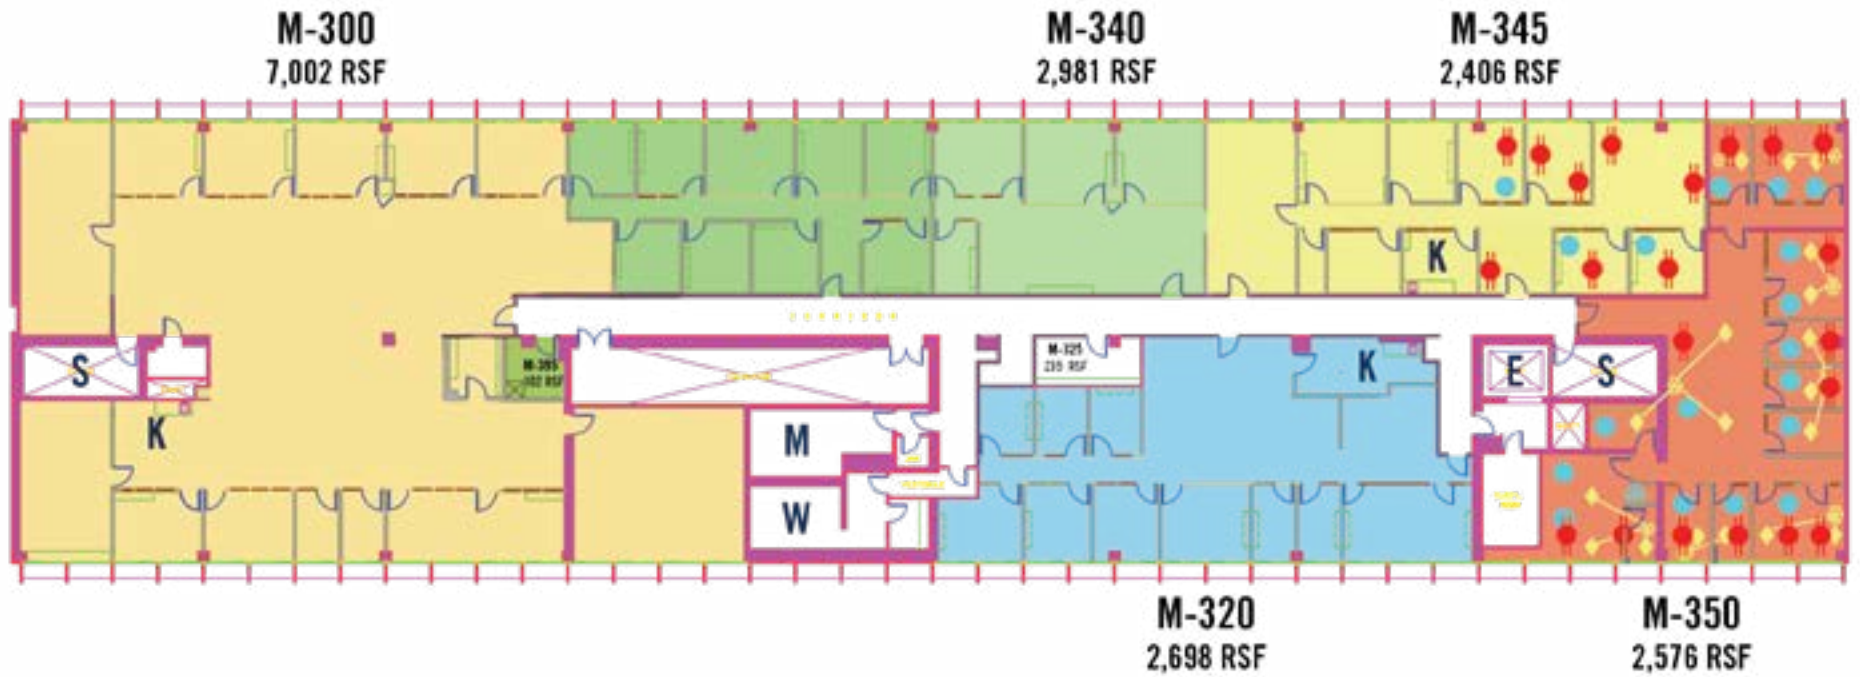

I NEED AN OFFICE

Suite M-345 2,406 RSF

K-Kitchen

 **1 Dedicated Circuit**

I NEED AN OFFICE

Maryland Floor Plan 3rd Floor

-  2 Dedicated Circuits
-  1 Dedicated Circuit
-  24-Hour HVAC

I NEED AN OFFICE