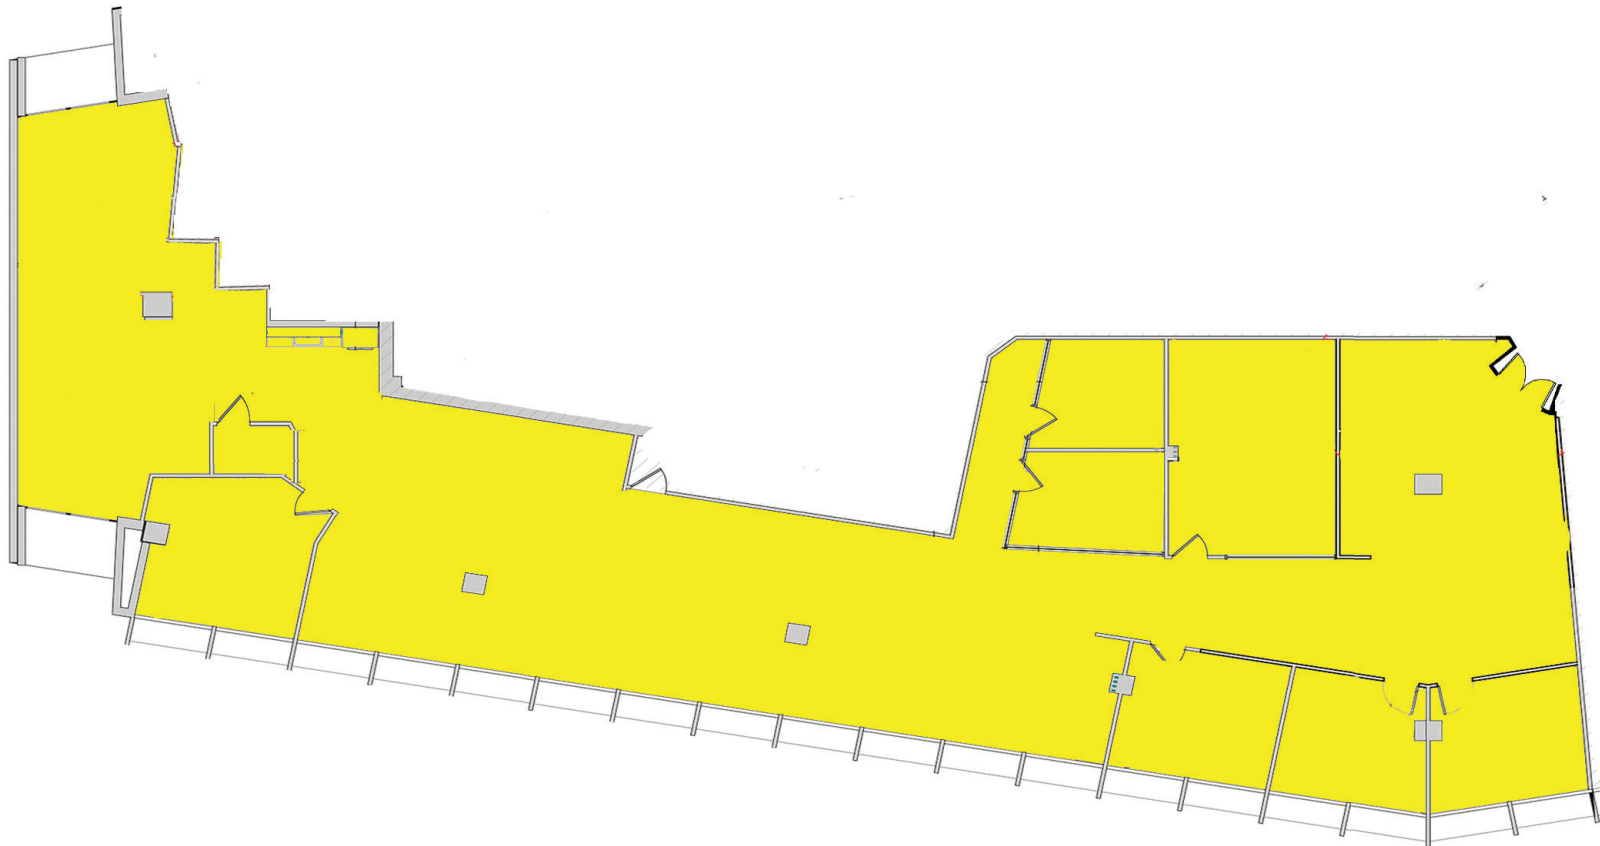

For information about leasing this suite contact
Dolly Wyatt 213-534-2334
or
Ken Johnson 213-534-2355

I NEED AN OF-

Suite T-220 5,677 RSF

For information about leasing this suite contact
Dolly Wyatt 213-534-2334
or
Ken Johnson 213-534-2355

I NEED AN OF-

NORTH
SECOND FLOOR PLAN

SCALE: 1/8" = 1'-0"

I NEED AN OFFICE