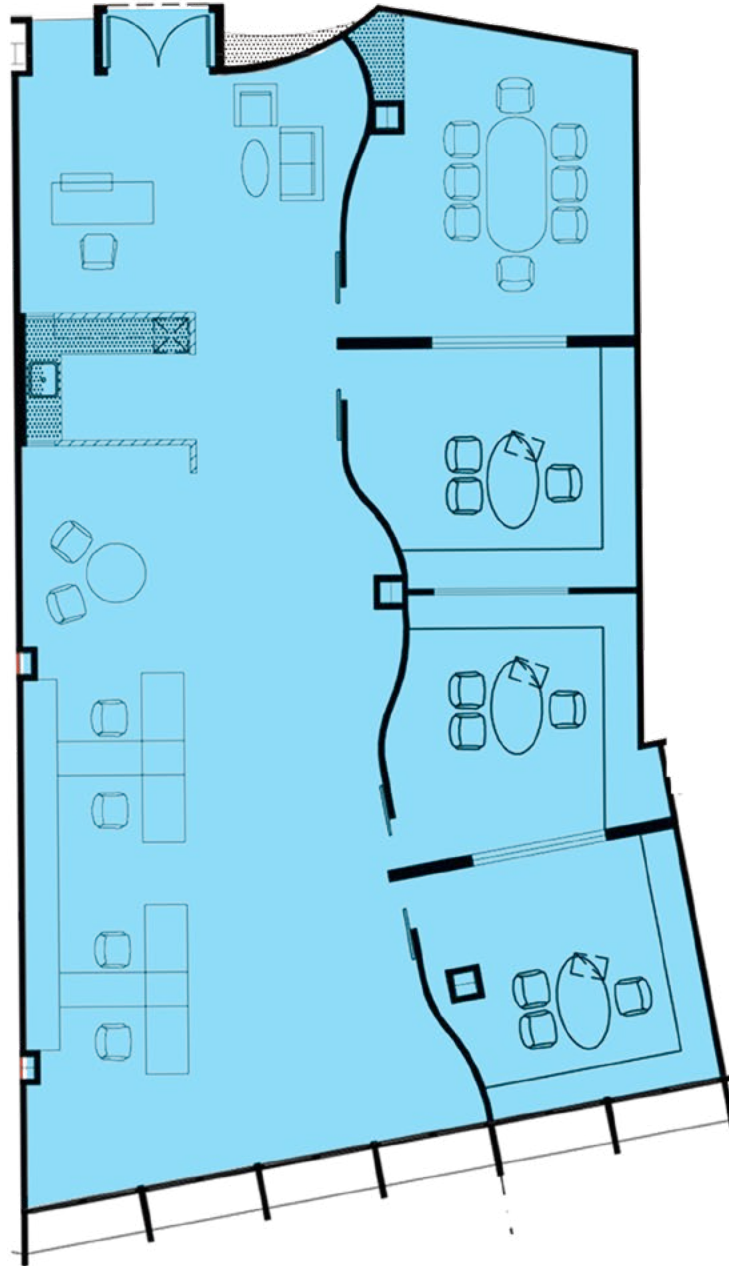

Suite T-450 2,961 RSF

For information about leasing this suite contact
Dolly Wyatt 213-534-2334
or
Ken Johnson 213-534-2355

I NEED AN OFFICE

I NEED AN OFFICE