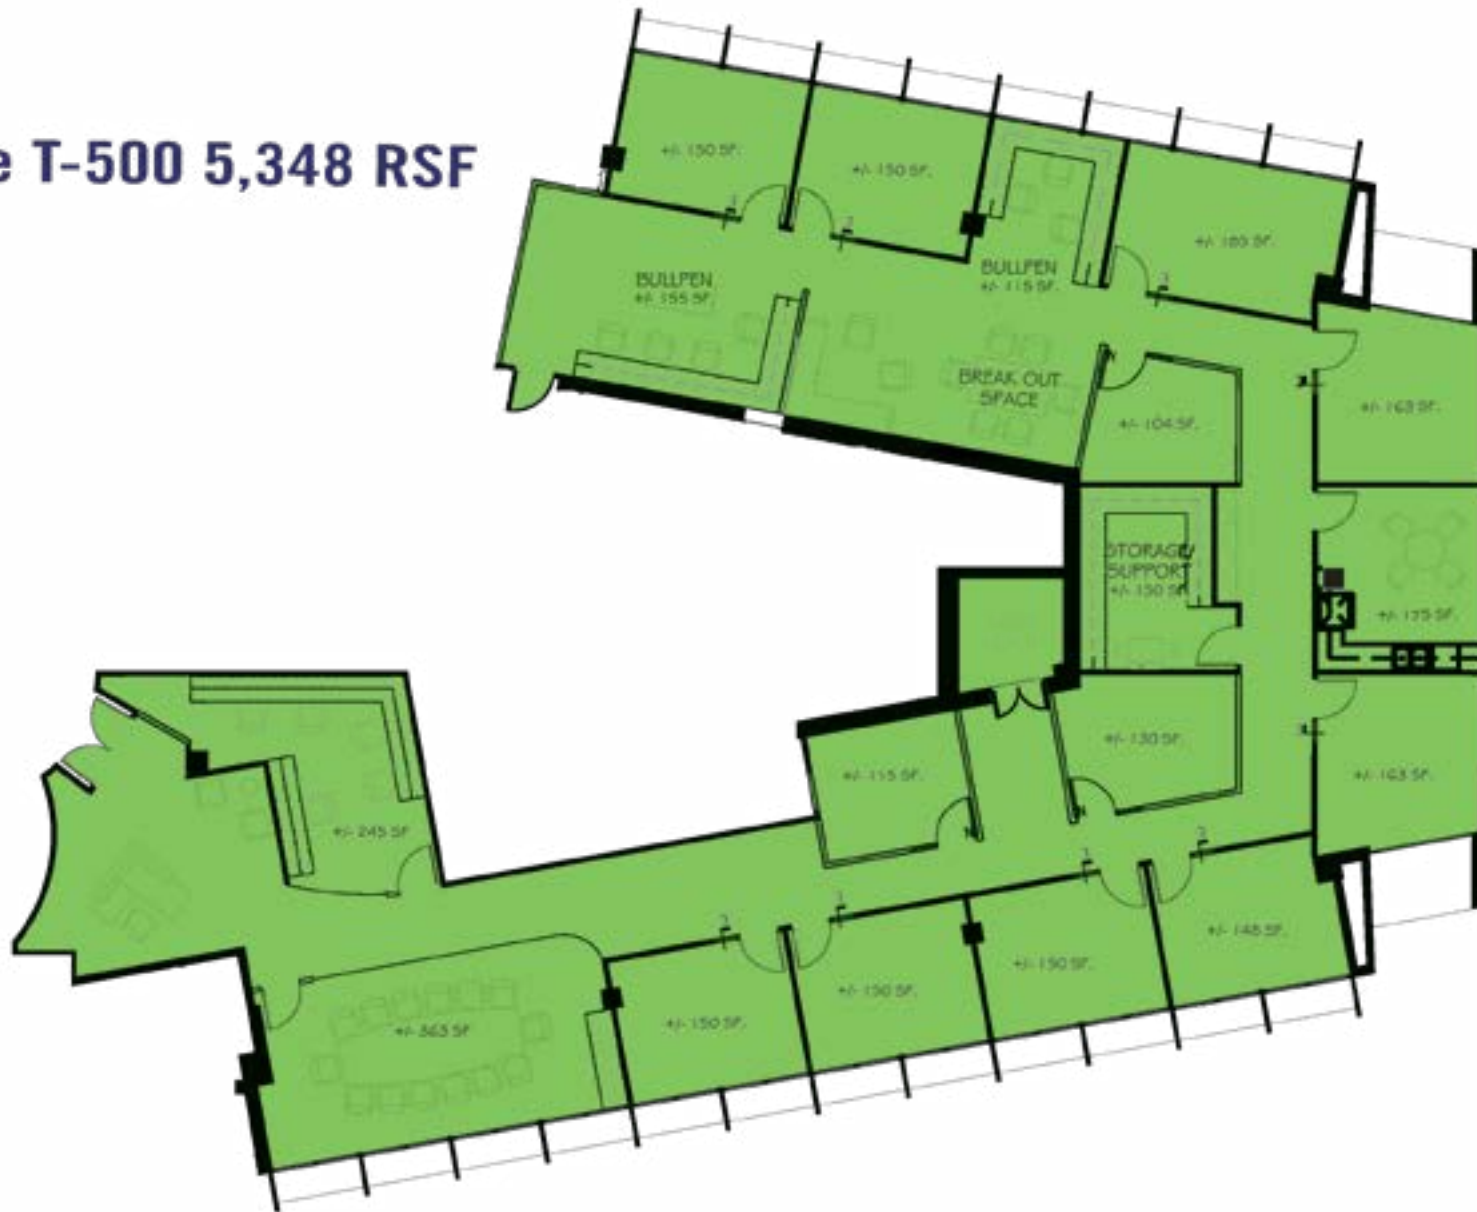

I NEED AN OFFICE

Suite T-500 5,348 RSF

I NEED AN OFFICE

REFERENCE
NORTH

5TH FLOOR PLAN

SUITE T-530 - (APPROX 8,152 RSF)

I NEED AN OFFICE